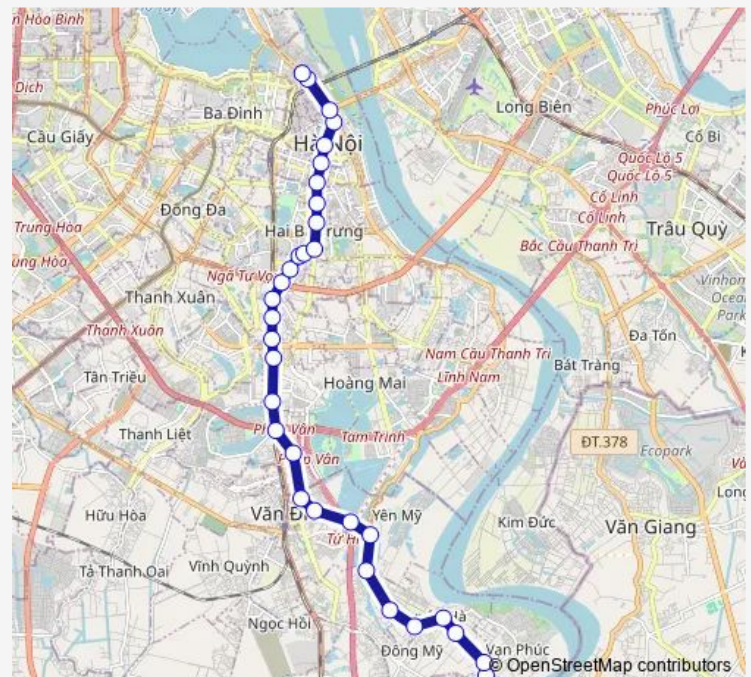

### Route schedule

Stop\_08b\_1\_S34 — Stop\_08a\_2\_S35

Monday 06:30-19:40

Tuesday 06:30-19:40

Wednesday 06:30-19:40

Thursday 06:30-19:40

Friday 06:30-19:40

Saturday 06:30-19:40

### Route info

Direction: Stop\_08b\_1\_S34

Stops: 32

Trip Duration: 1 hour 20 min

Route\_08b\_2

Stop\_08a\_2\_S25

STOP\_52B\_2\_S28

STOP\_52B\_2\_S29