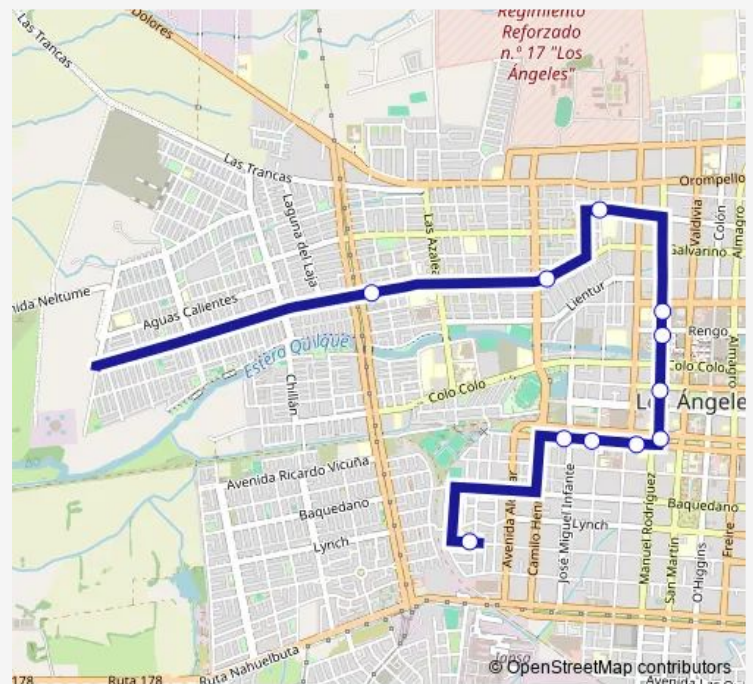

Bus C12V_I Linea Azul

[Go to website](#)

Direction

Condell / Victor Silva — Galvarino / Isla Nueva

11 stops

[Open route schedule](#)

Condell / Victor Silva

Ricardo Vicuna / J. M. Infante

Ricardo Vicuna / Blanco Encalada

Ricardo Vicuna / Manuel Rodriguez

Mendoza / Avenida Ricardo Vicuna Norte

Mendoza / Lautaro

Mendoza / Rengo

Mendoza / Tucapel

Janequeo / Reidor Jose Montoya

Galvarino / Bombero Estoeber

Galvarino / Isla Nueva

Route schedule

Condell / Victor Silva — Galvarino / Isla Nueva

Monday 07:45-19:57

Tuesday 07:45-19:57

Wednesday 07:45-19:57

Thursday 07:45-19:57

Friday 07:45-19:57

Saturday 07:45-19:57

Sunday 07:45-19:57

Route info

Direction: Condell / Victor Silva

Stops: 11

Trip Duration: 0 hour 14 min

C12V_I Bus time schedules and route maps are available in an offline PDF at busmaps.com. Use the busmaps.com website to see live bus times, train schedule or subway schedule, and step-by-step directions for all public transit in Los Angeles