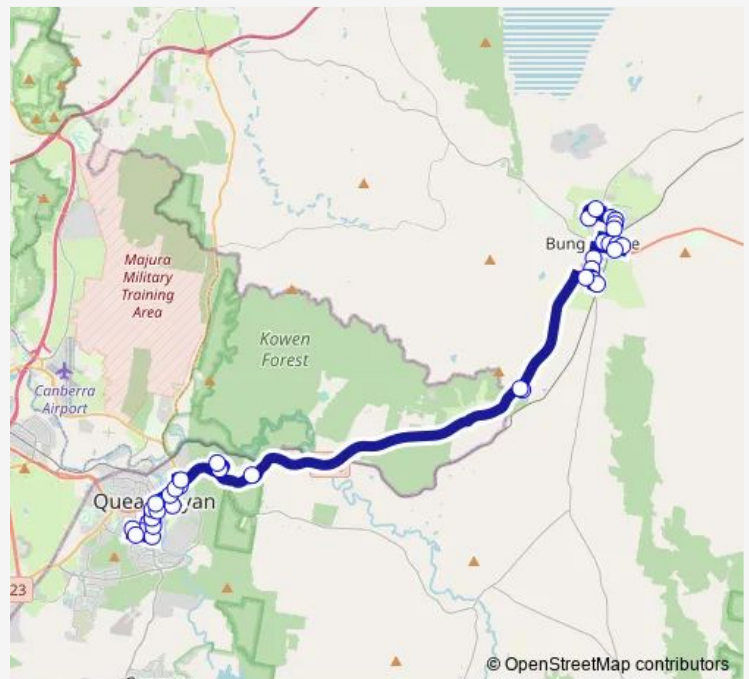

School Bus S153 Bungendore Elmslea Estate to Queanbeyan Public

[Go to website](#)

**Direction**

Elmslea Dr Turnaround — Queanbeyan East Public School, Mulloon St

40 stops

[Open route schedule](#)

- Elmslea Dr Turnaround
- Elmslea Dr Opp Reardon Pl
- Ashby Dr Before Mccusker Dr
- Mccusker Dr After Keeffe Pl
- Mccusker Dr Opp Moses St
- Mccusker Dr Before McMahon Dr
- Bungendore Park, Gibraltar St
- Powell St Opp Gibraltar St
- Gibraltar St At Modbury St
- Osborne St At Gibraltar St
- Malbon St After Modbury St
- Ellendon St After Forster St
- Ellendon St Before Finch St
- Ellendon St At Trucking Yard Lane
- Hereford St At Trucking Yard Lane
- Hereford St Opp Angus Pl
- Trucking Yard Lane Opp Mckay Dr
- Carlton Dr Before Kings Hwy
- Kings Hwy At Carlton Dr
- Weetalabah Dr Before Woodland Av

Route schedule

Elmslea Dr Turnaround — Queanbeyan East Public School, Mulloon St

|           |       |
|-----------|-------|
| Monday    | 07:38 |
| Tuesday   | 07:38 |
| Wednesday | 07:38 |
| Thursday  | 07:38 |
| Friday    | 07:38 |
| Saturday  | —     |
| Sunday    | —     |

Route info

Direction: Elmslea Dr Turnaround

Stops: 40

Trip Duration: 1 hour 10 min

Ridgeway Rd At Beaumont Cres

Beaumont Cres Before Ridgeway Rd

Bungendore Rd After Warroo St

St Gregory's Primary School, Molonglo St

Booth St After Molonglo St

Atkinson St At Macquoid St

Cooma St After Elliott St

Cooma Rd Opp O'Hanlan Rd

Fergus Rd Before Cameron Rd

Queanbeyan South Public School, School Grounds

Donald Rd At Anne St

Karabar High School, Alanbar St