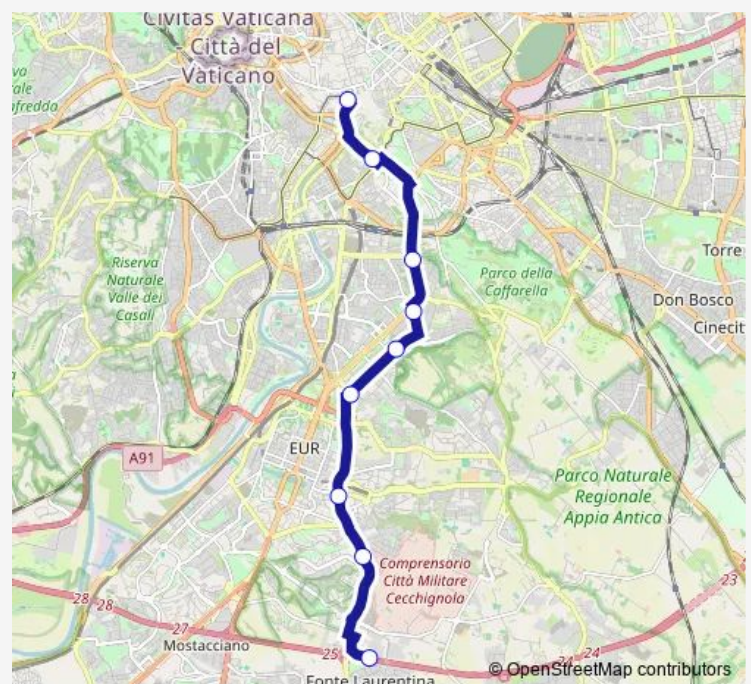

### Direction

ARA COELI/PIAZZA VENEZIA — CARUCCI/ANAGRAFE TRIBUTARIA

9 stops

[Open route schedule](#)

ARA COELI/PIAZZA VENEZIA

Circo Massimo (Mb)

Colombo/C.Ne Ostiense

TOR Marancia/Rufino

### Route schedule

ARA COELI/PIAZZA VENEZIA — CARUCCI/ANAGRAFE TRIBUTARIA

Monday	10:48-00:52 <sup>+1</sup>
Tuesday	10:48-00:52 <sup>+1</sup>
Wednesday	10:48-00:52 <sup>+1</sup>
Thursday	10:48-00:52 <sup>+1</sup>
Friday	10:48-00:52 <sup>+1</sup>
Saturday	09:16-00:52 <sup>+1</sup>
Sunday	20:32-00:55 <sup>+1</sup>

### Route info

Direction: ARA COELI/PIAZZA VENEZIA

Stops: 9

Trip Duration: 0 hour 29 min

■ L70

BusMaps

L70 Bus time schedules and route maps are available in an offline PDF at [busmaps.com](https://busmaps.com). Use the [busmaps.com](https://busmaps.com) website to see live bus times, train schedule or subway schedule, and step-by-step directions for all public transit in Rome