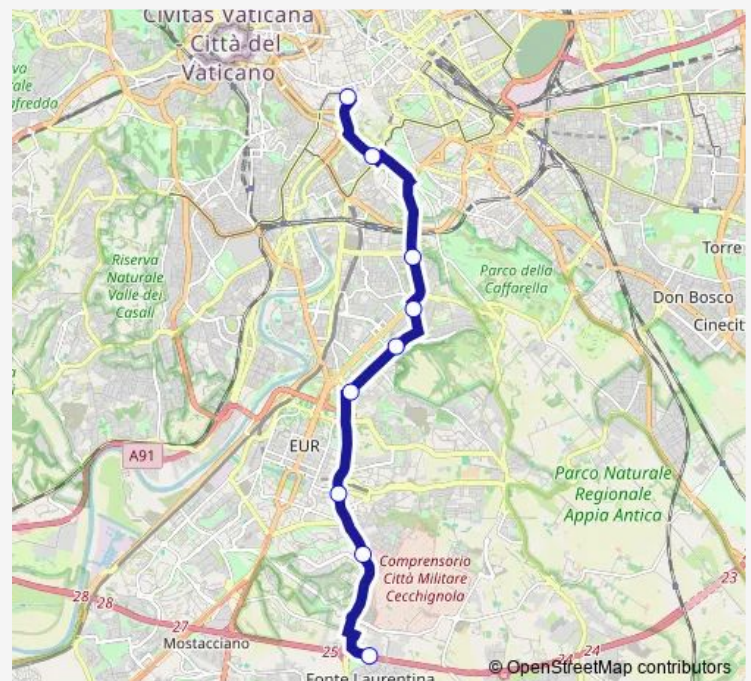

Bus L70

[Go to website](#)

Direction

ARA Coeli/Piazza Venezia — Carucci/Anagrafe Tributaria

9 stops

[Open route schedule](#)

ARA Coeli/Piazza Venezia

Circo Massimo (Mb)

Colombo/C.Ne Ostiense

TOR Marancia/Rufino

P.Le Caravaggio

Acri/Ardigo'

Laurentina/Africa

Laurentina/Cecchignola

Carucci/Anagrafe Tributaria

Route schedule

ARA Coeli/Piazza Venezia — Carucci/Anagrafe Tributaria

Monday 10:48-00:52⁺¹

Tuesday 10:48-00:52⁺¹

Wednesday 10:48-00:52⁺¹

Thursday 10:48-00:52⁺¹

Friday 10:48-00:52⁺¹

Saturday 09:16-00:54⁺¹

Sunday 20:32-00:55⁺¹

Route info

Direction: ARA Coeli/Piazza Venezia

Stops: 9

Trip Duration: 0 hour 30 min

■ L70

BusMaps

L70 Bus time schedules and route maps are available in an offline PDF at busmaps.com. Use the busmaps.com website to see live bus times, train schedule or subway schedule, and step-by-step directions for all public transit in Rome