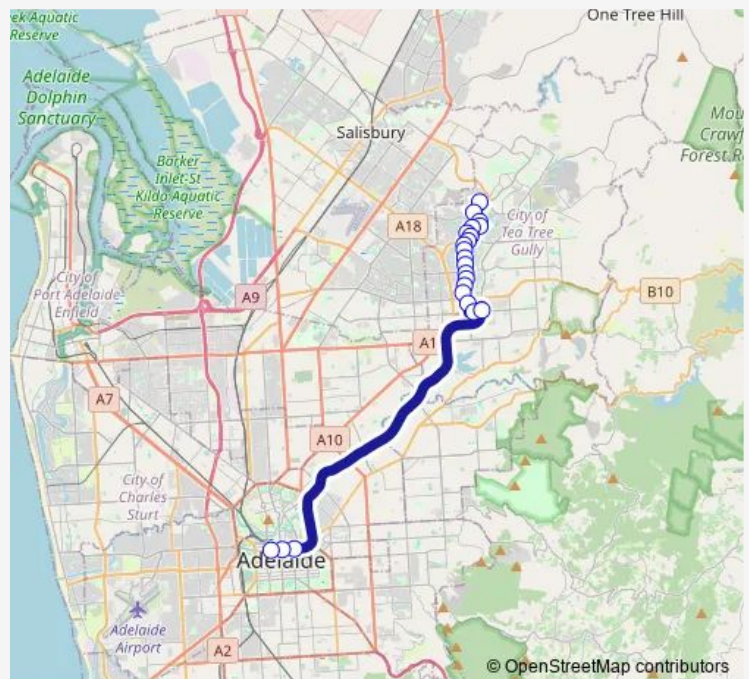

Stop 46 Ladywood Rd - East side

Stop 45 Reservoir Rd - East side

Stop 42A Smart Rd - North side

Zone D Tea Tree Plaza Interchange - West side

Stop S1 Grenfell St - South side

Stop U1 Grenfell St - South side

Route schedule

Zone B Golden Grove Interchange — Stop W1 Currie St - South side

Monday 07:02-08:45

Tuesday 07:02-08:45

Wednesday 07:02-08:45

Thursday 07:02-08:45

Friday 07:02-08:45

Saturday —

Sunday —

Route info

Direction: Zone B Golden Grove Interchange

Stops: 22

Trip Duration: 0 hour 44 min

544x — Golden Grove Interchange to City

Stop W1 Currie St - South side

Stop H1 Grenfell St - North side

Zone E Tea Tree Plaza Interchange - East side

Stop 42A Smart Rd - South side

Stop 45 Reservoir Rd - West side

Stop 46 Ladywood Rd - West side

Stop 47 Ladywood Rd - West side