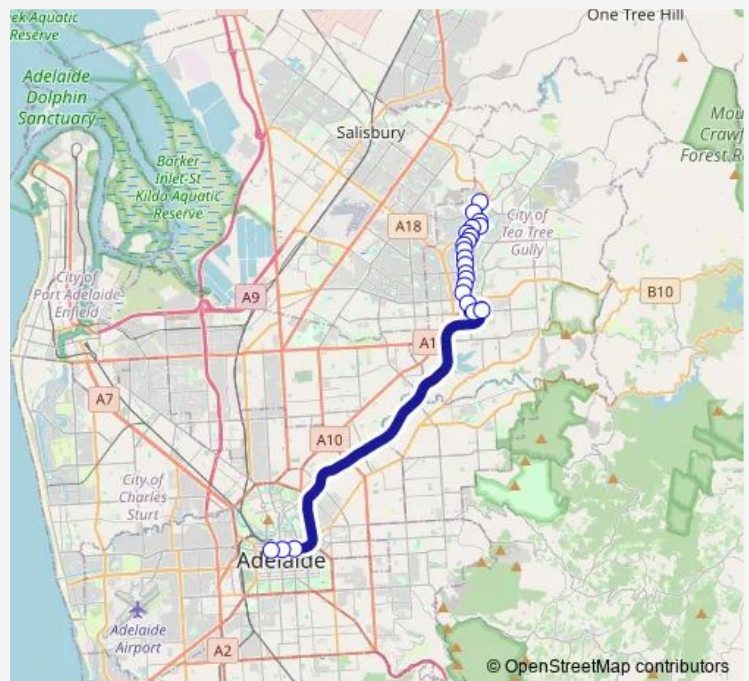

Stop 59 Avalon Dr - North East side

Stop 58 Richardson Dr - South East side

Stop 57 Richardson Dr - South East side

Stop 56 Richardson Dr - East side

Stop 55 Grenfell Rd - North side

Stop 54 Ladywood Rd - East side

Stop 46 Ladywood Rd - East side

Stop 45 Reservoir Rd - East side

Stop 42A Smart Rd - North side

Zone D Tea Tree Plaza Interchange - West side

Stop S1 Grenfell St - South side

Stop U1 Grenfell St - South side

Route schedule

Zone E Golden Grove Interchange — Stop W1 Currie St - South side

Monday 07:02-08:45

Tuesday 07:02-08:45

Wednesday 07:02-08:45

Thursday 07:02-08:45

Friday 07:02-08:45

Saturday —

Sunday —

Route info

Direction: Zone E Golden Grove Interchange

Stops: 22

Trip Duration: 0 hour 43 min

544X — Golden Grove Interchange to City

Stop W1 Currie St - South side