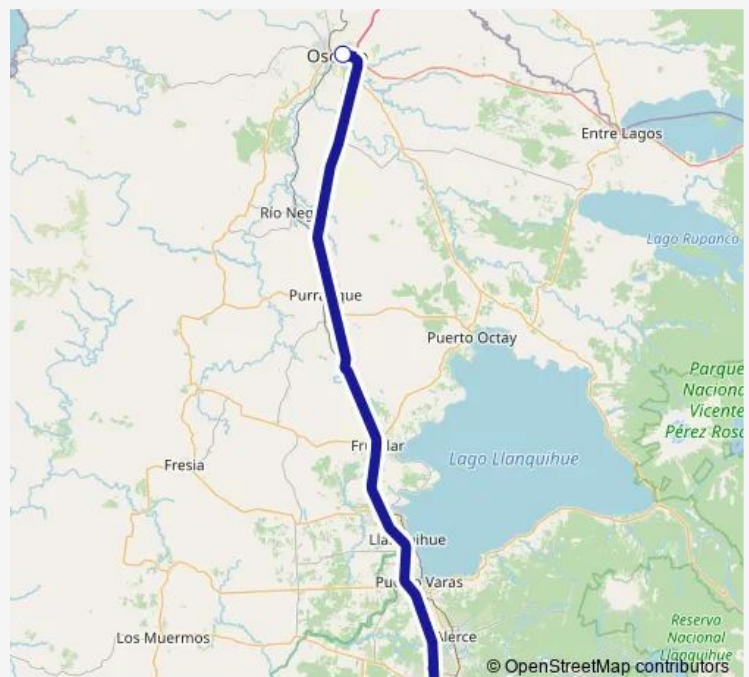

Bus Thaeb Puerto Montt - Osorno[Go to website](#)**Direction**

Terminal De Buses Osorno — Terminal Municipal De Buses Puerto Montt

2 stops

[Open route schedule](#)

Terminal De Buses Osorno

Terminal Municipal De Buses Puerto Montt

Route schedule

Terminal De Buses Osorno — Terminal Municipal De Buses Puerto Montt

Monday	06:30-20:30
Tuesday	06:30-20:30
Wednesday	06:30-20:30
Thursday	06:30-20:30
Friday	06:30-20:30
Saturday	06:30-20:30
Sunday	08:15-18:00

Route info

Direction: Terminal De Buses Osorno

Stops: 2

Trip Duration: 1 hour 30 min

Thaeb — Puerto Montt - Osorno

Direction

Terminal Municipal De Buses Puerto Montt — Terminal De Buses Osorno

2 stops