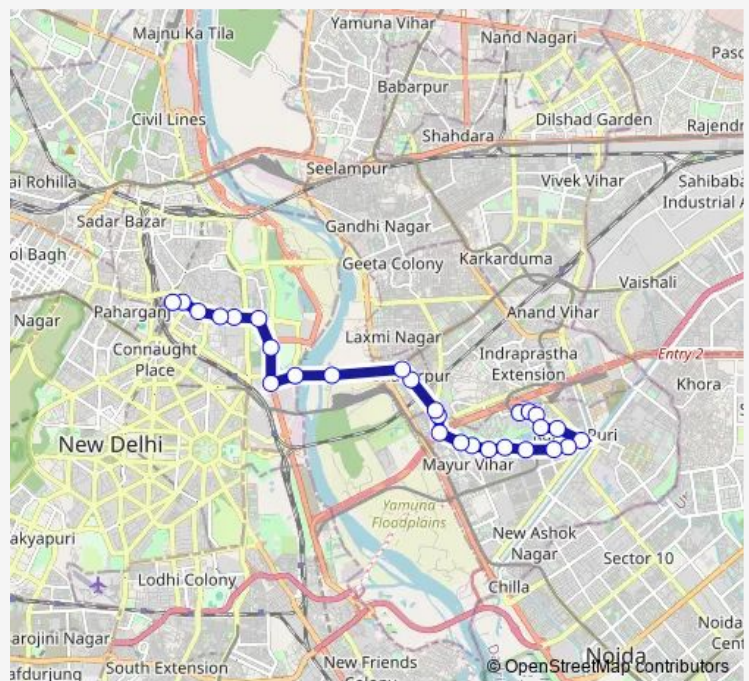

Bus 307adown

[Go to website](#)

Direction

Mayur Vihar Phase 2 (T) — New Delhi Railway Station Gate 2

28 stops

[Open route schedule](#)

Mayur Vihar Phase 2 (T)

Radha Swami Satsang

Rainy Well

Delhi Secretariat

ITO Ring Road

Route schedule

Mayur Vihar Phase 2 (T) — New Delhi Railway Station Gate 2

Monday 05:35-21:50

Tuesday 05:35-21:50

Wednesday 05:35-21:50

Thursday 05:35-21:50

Friday 05:35-21:50

Saturday 05:35-21:50

Sunday 05:35-21:50

Route info

Direction: Mayur Vihar Phase 2 (T)

Stops: 28

Trip Duration: 0 hour 53 min