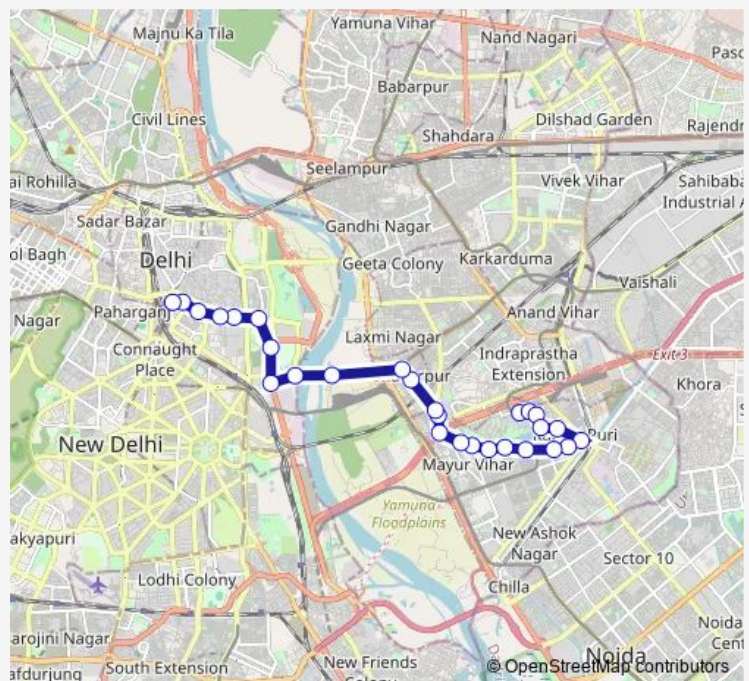

### Route schedule

Mayur Vihar Phase 2 (T) — New Delhi Railway Station Gate 2

Monday 05:35-21:50

Tuesday 05:35-21:50

Wednesday 05:35-21:50

Thursday 05:35-21:50

Friday 05:35-21:50

Saturday 05:35-21:50

Sunday 05:35-21:50

### Route info

Direction: Mayur Vihar Phase 2 (T)

Stops: 28

Trip Duration: 0 hour 53 min

307adown

IG Stadium

Delhi Gate / Ambedkar Stadium Terminal

Delhi Gate (JLN Marg)