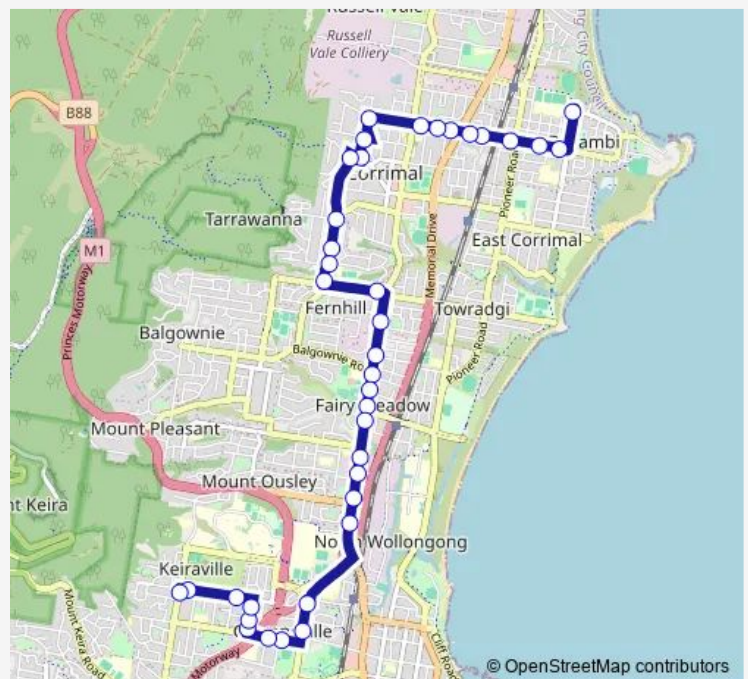

School Bus S113 Holy Spirit College to Wollongong Conservatorium of Music

[Go to website](#)

Direction

Holy Spirit College, Cawley St — Robsons Rd After Murphys Av

38 stops

[Open route schedule](#)

Holy Spirit College, Cawley St

Rothery St After Cawley St

Rothery St Opp Kent St

Rothery St Opp Bellambi Bowling Club

Rothery St At Edwina St

Rothery St After Edwina St

Rothery St Before Cross St

Rothery St Opp Eager St

Corrimal Public School, Rothery St

Bloomfield Av At Robson St

Lemrac Av At Coxs Av

Lemrac Av At Francis St

Foothills Rd After Francis St

Meadow St Opp Harrigan St

Tarrawanna Community Hall, Meadow St

Tarrawanna Public School, Meadow St

Meadow St At Caldwell Av

Caldwell Av At Charles Rd

Princes Hwy Before Florence St

Princes Hwy At Kingsford St

Route schedule

Holy Spirit College, Cawley St — Robsons Rd After Murphys Av

Monday 15:29

Tuesday 15:29

Wednesday 15:29

Thursday 15:29

Friday 15:29

Saturday —

Sunday —

Route info

Direction: Holy Spirit College, Cawley St

Stops: 38

Trip Duration: 0 hour 34 min

S113 — Holy Spirit College to Wollongong Conservatorium of Music