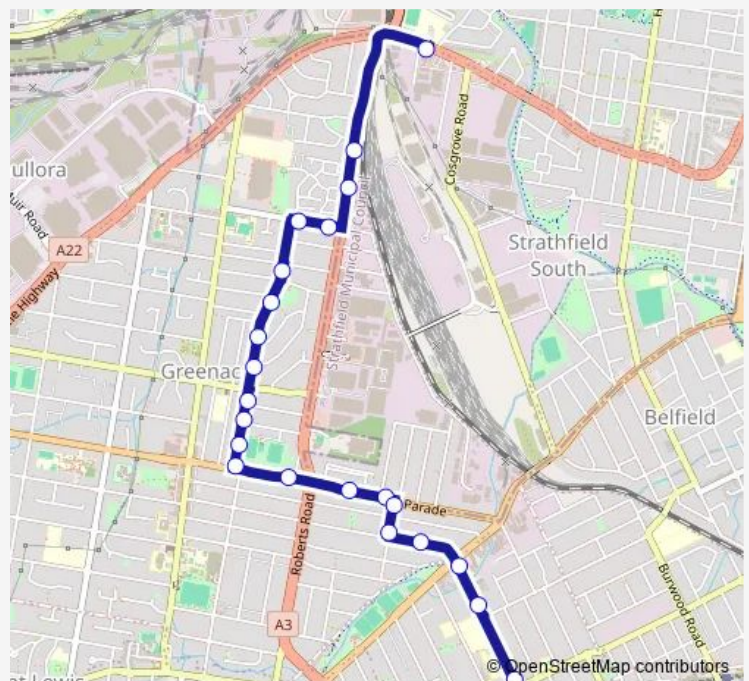

School Bus S113 Strathfield South HS to Lakemba

[Go to website](#)

Direction

Hume Hwy Opp Hedges Av — Lakemba Station, Haldon St, Stand A

23 stops

[Open route schedule](#)

- Hume Hwy Opp Hedges Av
- Roberts Rd Opp Rebecca Rd
- Roberts Rd Opp Ironbark Gr
- Norfolk Rd After Roberts Rd
- Norfolk Rd Before Maiden St
- Maiden St After Ivy St
- Maiden St Opp Buckland St
- Maiden St At Cowl St
- Maiden St At Rea St
- Maiden St At Valencia St
- Karuah St At Maiden St
- Allum Park, Maiden St
- Maiden St At Juno Pde
- Juno Pde At Roberts Rd
- Juno Pde Before Matthews St
- Juno Pde At Sylvanus St
- Skyline St At Juno Pde
- Skyline St At Wangee Rd
- Wangee Rd After Skyline St
- Wangee Rd After Punchbowl Rd
- Wangee Rd Before Yangoora Rd

Route schedule

Hume Hwy Opp Hedges Av — Lakemba Station, Haldon St, Stand A

Monday	15:14
Tuesday	15:14
Wednesday	14:22
Thursday	15:14
Friday	15:14
Saturday	—
Sunday	—

Route info

Direction: Hume Hwy Opp Hedges Av

Stops: 23

Trip Duration: 0 hour 18 min

S113 — Strathfield South HS to Lakemba

Wangee Rd At Lakemba St

Lakemba Station, Haldon St, Stand A

S113 School Bus time schedules and route maps are available in an offline PDF at busmaps.com. Use the busmaps.com website to see live bus times, train schedule or subway schedule, and step-by-step directions for all public transit in Sydney