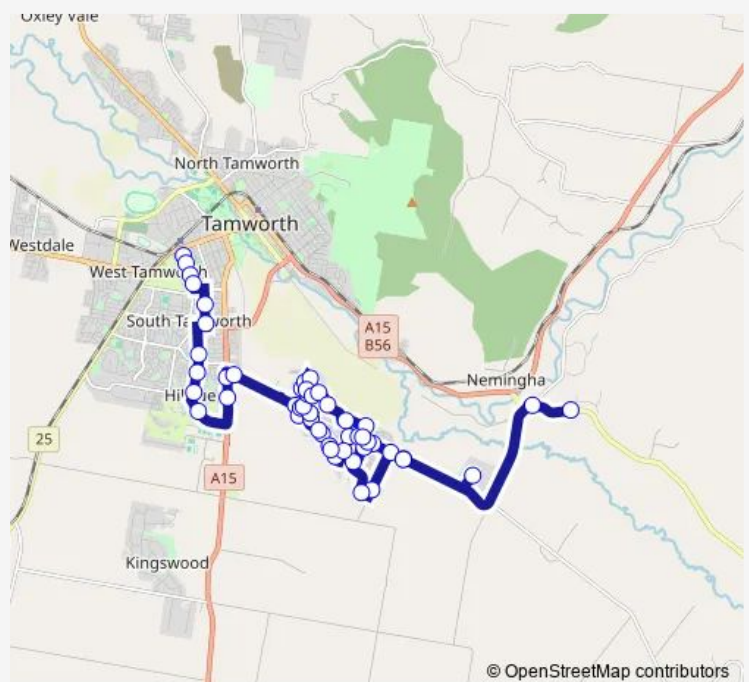

## Route schedule

Phillip St Opp High St — Nemingha Public School, Nundle Rd

Monday 08:00

Tuesday 08:00

Wednesday 08:00

Thursday 08:00

Friday 08:00

Saturday —

## Route info

Direction: Phillip St Opp High St

Stops: 50

Trip Duration: 1 hour 3 min

Darrell Rd Before Calala Lane

Calala Lane Before Simmental Way

Calala Lane Opp Falcon Dr

Calala Lane Opp Burgess Lane