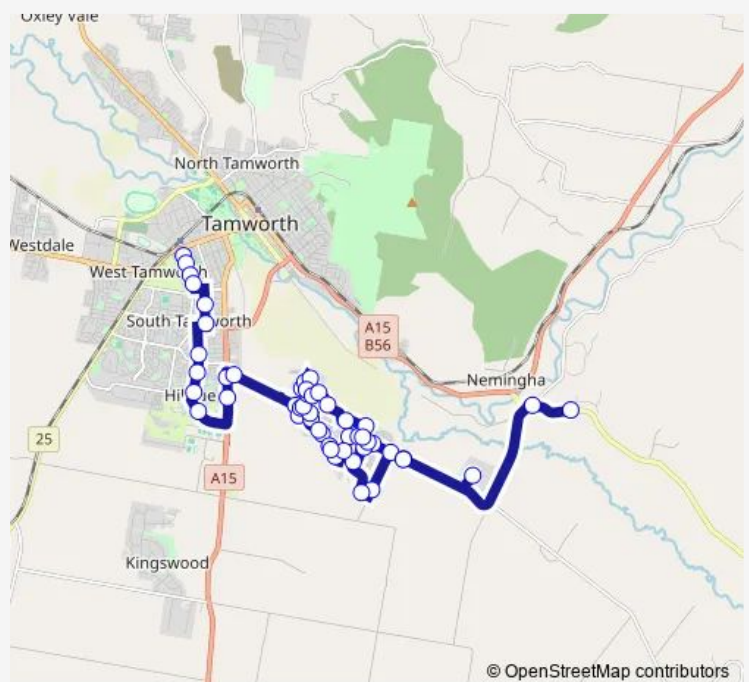

Wednesday 08:00

Thursday 08:00

Friday 08:00

Saturday —

Sunday —

Route info

Direction: Phillip St Opp High St

Stops: 50

Trip Duration: 1 hour 3 min

Darrell Rd Before Calala Lane

Calala Lane Before Simmental Way

Calala Lane Opp Falcon Dr

Calala Lane Opp Burgess Lane

Calala Lane Opp 438

Farrer Memorial Agricultural High School

438 Calala Lane

Burgess Lane Opp Falcon Dr

Falcon Dr After Burgess Lane

Falcon Dr At Cockatoo St

Falcon Dr Opp Eagle Av

Calala Lane At Falcon Dr

22 Darrell Rd

71 Panorama Rd