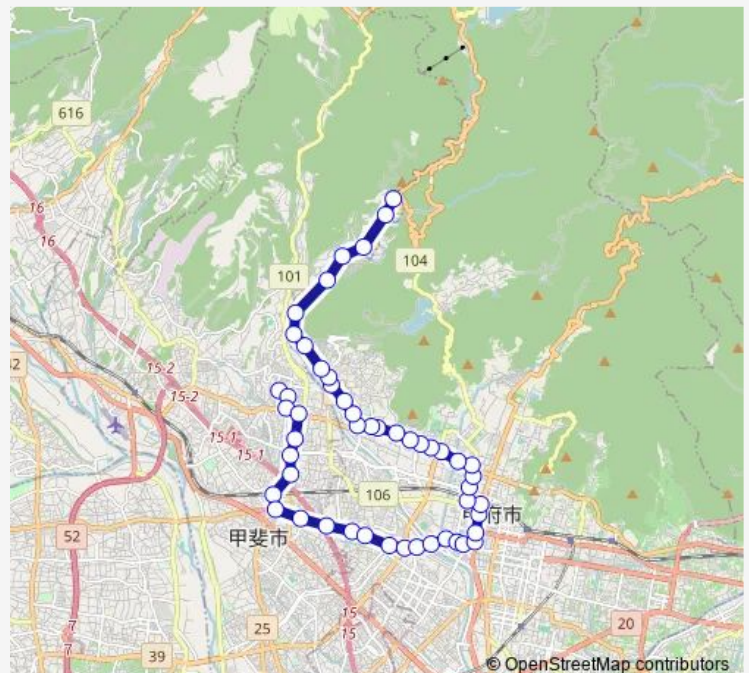

Friday 06:59-19:11

Saturday 06:59-18:04

Sunday 06:59-18:04

Route info

Direction: 敷島営業所

Stops: 50

Trip Duration: 1 hour 0 min

甲府地方裁判所