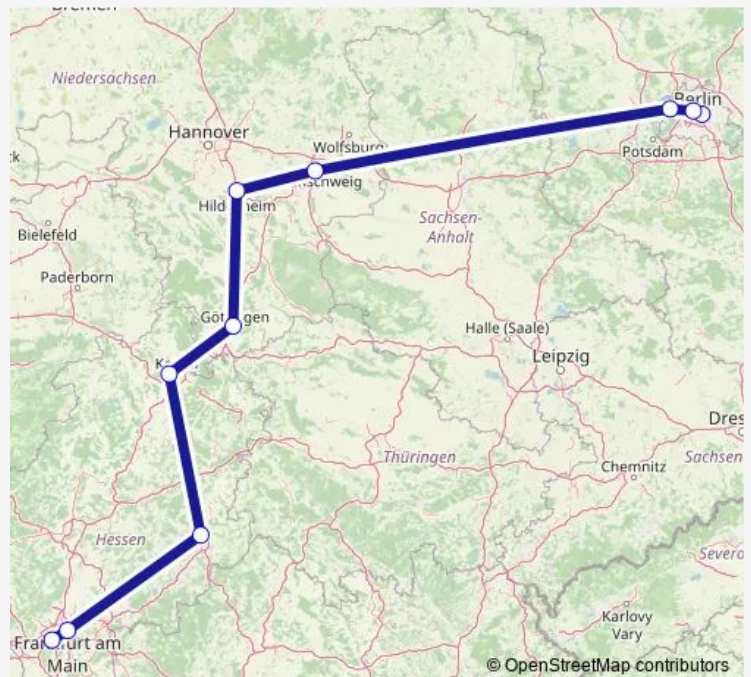

Rail ICE 1695

[Go to website](#)

Direction

undefined — undefined

0 stops

[Open route schedule](#)

Route schedule

undefined — undefined

Monday 10:44-11:22

Tuesday 11:22

Wednesday 10:44-11:22

Thursday 10:44-11:22

Friday 10:44-11:22

Saturday 10:44-11:22

Sunday 10:44-11:22

Route info

Direction:

Stops: 0

Trip Duration: – min

ICE 1695

ICE 1695 Rail time schedules and route maps are available in an offline PDF at busmaps.com. Use the busmaps.com website to see live bus times, train schedule or subway schedule, and step-by-step directions for all public transit in Berlin

The schedule is provided in the local timezone. Times with "(+1)" indicate departures on the next day.

PDF file created on 2025-01-31

2024 BusMaps.com - All Rights Reserved