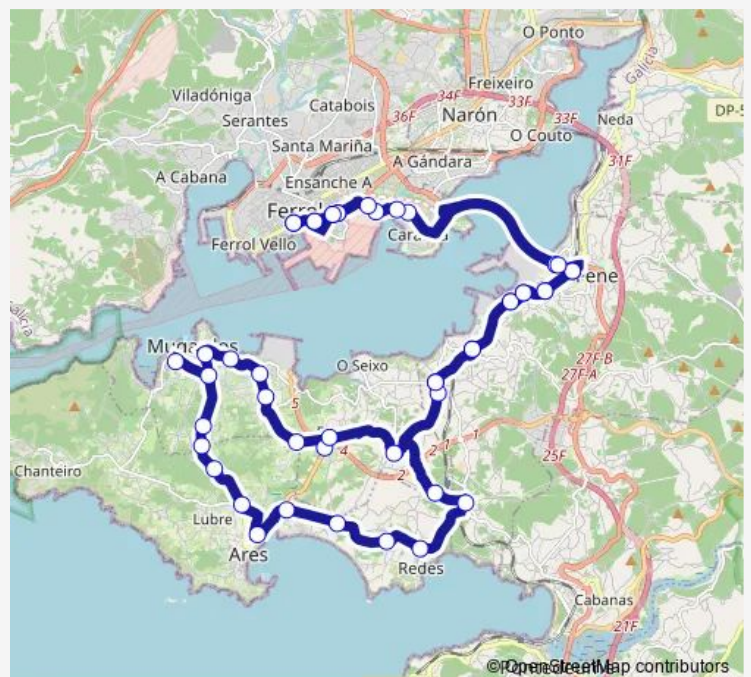

Thursday —

Friday 07:50

Saturday —

Sunday —

Route info

Direction: Plaza de Galicia

Stops: 48

Trip Duration: 1 hour 22 min