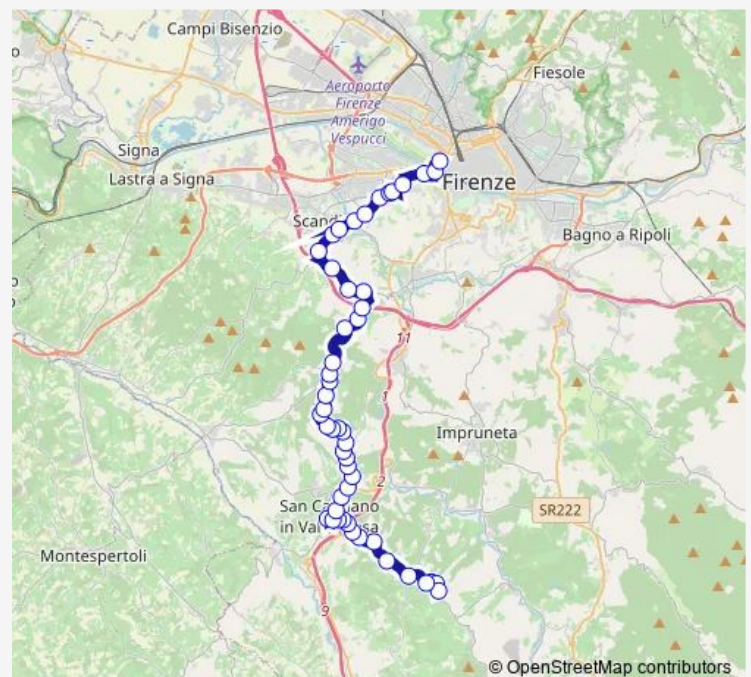

Giogoli

Route schedule

Terminal Vittorio Veneto — Cerbaia Centro

Monday 06:40

Tuesday 06:40

Wednesday 06:40

Thursday 06:40

Friday 06:40

Saturday —

Sunday —

Route info

Direction: Terminal Vittorio Veneto

Stops: 29

Trip Duration: 0 hour 40 min

La Lepre

Bivio La Romola

Chiesanuova Per Sugana

Il Paretaio

Sugana

Bivio Pisignano_V

Bivio Sugana

Cerbaia Centro

Direction

Cerbaia Centro — Terminal Vittorio Veneto

27 stops

[Open route schedule](#)

Cerbaia Centro

Bivio Sugana_V

Romola 4_V

Drappi

La Romola_V

La Romola 1_V