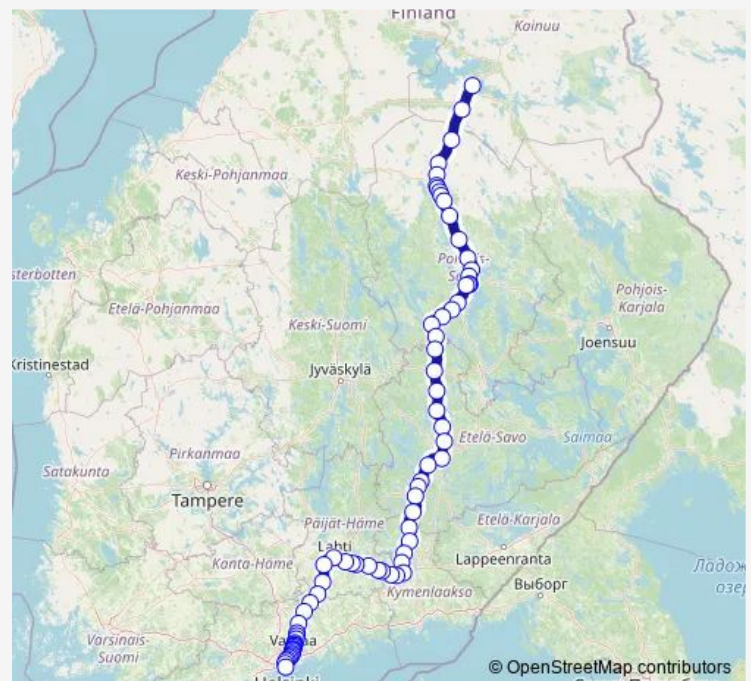

Long Distance Trains S 64 Kajaani - Helsinki

[Go to website](#)

Direction

Kajaani — Helsinki

73 stops

[Open route schedule](#)

Kajaani

Murtomäki

Sukeva

Kauppilanmäki

Soinlahti

Iisalmi

Iisalmen teollisuusraiteet

Peltosalmi

Ohenmäki

Taipale

Lapinlahti

Alapitkä

Siilinjärvi

Toivala

Sorsasalo

Kuopio tavara

Kuopio

Kuopio Iloharju

Kurkimäki

Airaksela

Salminen

Route schedule

Kajaani — Helsinki

Monday 06:25

Tuesday 06:25

Wednesday 06:25

Thursday 06:25

Friday 06:25

Saturday 06:25

Sunday —

Route info

Direction: Kajaani

Stops: 73

Trip Duration: 6 hour 15 min

S 64 — Kajaani - Helsinki