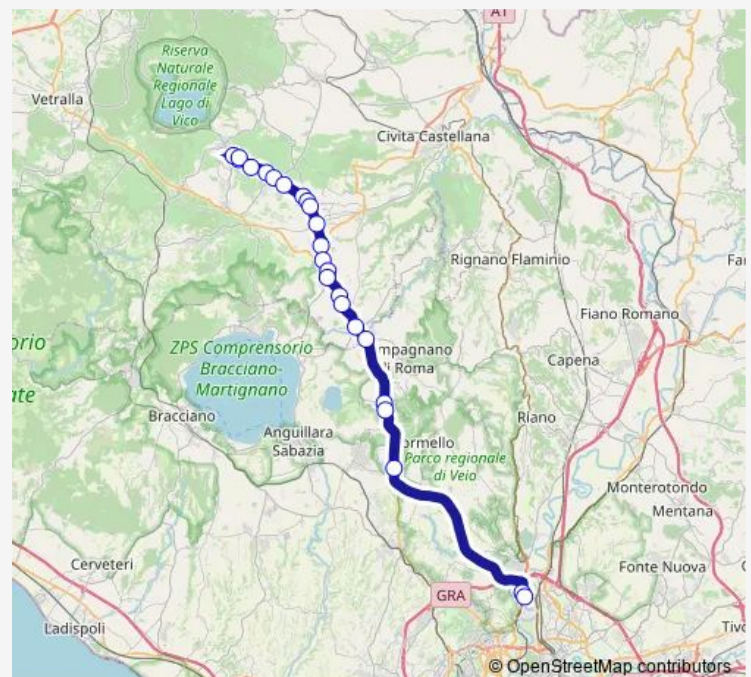

### Route schedule

Ronciglione | Deposito # f2547 — Roma | Saxa Rubra (Arrivi) # f1494

Monday —

Tuesday —

Wednesday —

Thursday —

Friday —

Saturday 12:05

### Route info

Direction: Ronciglione | Deposito # f2547

Stops: 24

Trip Duration: 0 hour 50 min

Formello | Via Cassia (Le Rughe) # f1610

Roma | Via Quarto Peperino Via Flaminia # f1493

Roma | Saxa Rubra (Arrivi) # f1494