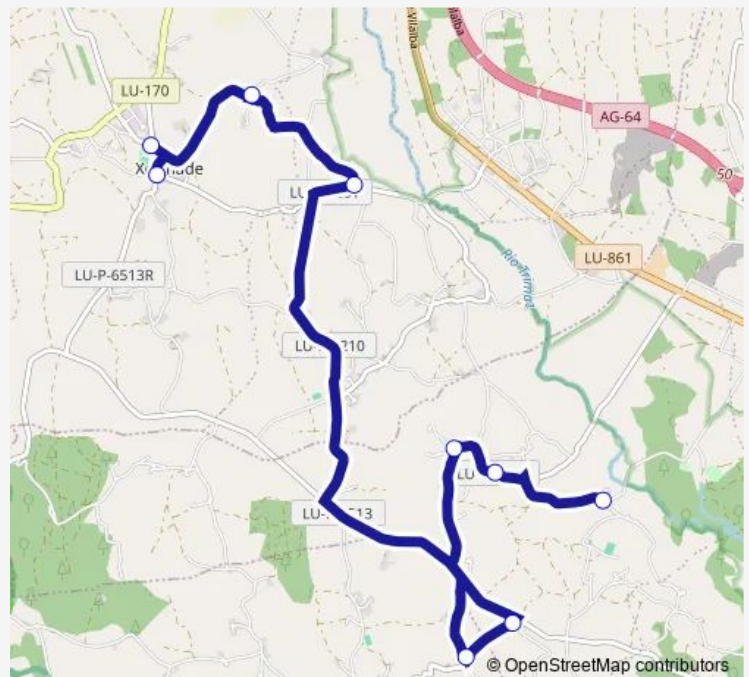

Xermade — Ferreira DE Suso

Monday 16:00

Tuesday 16:00

Wednesday 16:00

Thursday —

Friday 16:00

Saturday —

Sunday —

Route info

Direction: Xermade

Stops: 9

Trip Duration: 0 hour 45 min

XG729004 — Xermade-Ferreira de Suso

BusMaps

Direction

Ferreira DE Suso — Xermade

9 stops

[Open route schedule](#)

Ferreira DE Suso

Refingoi

Gradaille

Raiola

Castro DA Igrexa (Cazas)

A Lagoa

Stops: 9

Trip Duration: 0 hour 45 min

XG729004 Bus time schedules and route maps are available in an offline PDF at busmaps.com. Use the busmaps.com website to see live bus times, train schedule or subway schedule, and step-by-step directions for all public transit in Vilalba