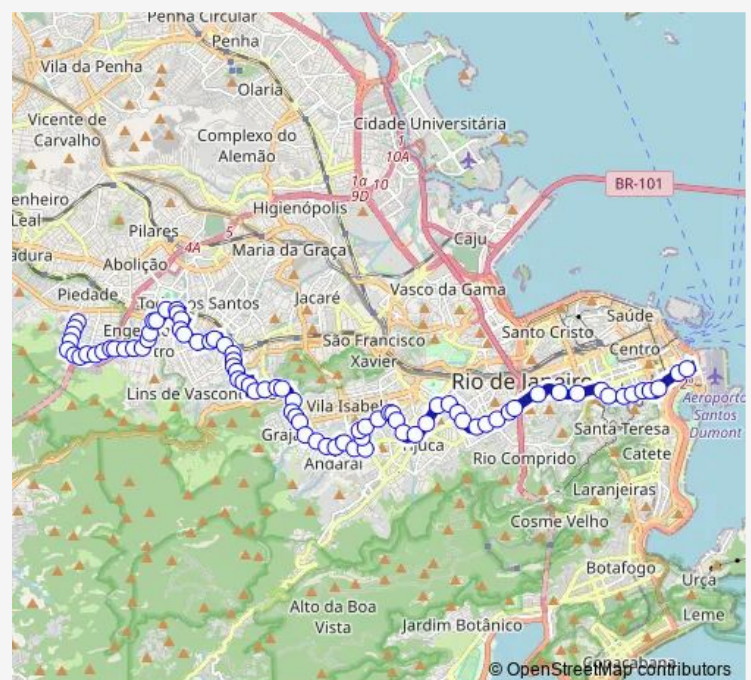

Daniel Carneiro

Monsenhor Jerônimo

Amaro Cavalcanti

CMS Milton Fortes Magarão

Route schedule

Ponto Final: Água Santa : Joaquim Martins — Terminal Churchill : Plataforma Sul

Monday 00:00

Tuesday 00:00

Wednesday 00:00

Thursday 00:00

Friday 00:00

Saturday 00:00

Sunday 00:00

Route info

Direction: Ponto Final: Água Santa : Joaquim Martins

Stops: 82

Trip Duration: 0 hour 51 min

Sn238 — Água Santa - Castelo

Domingos Freire

Adriano

Magalhães Couto

Galdino Pimentel

Venceslau

Centro Cultural João Nogueira - Imperator