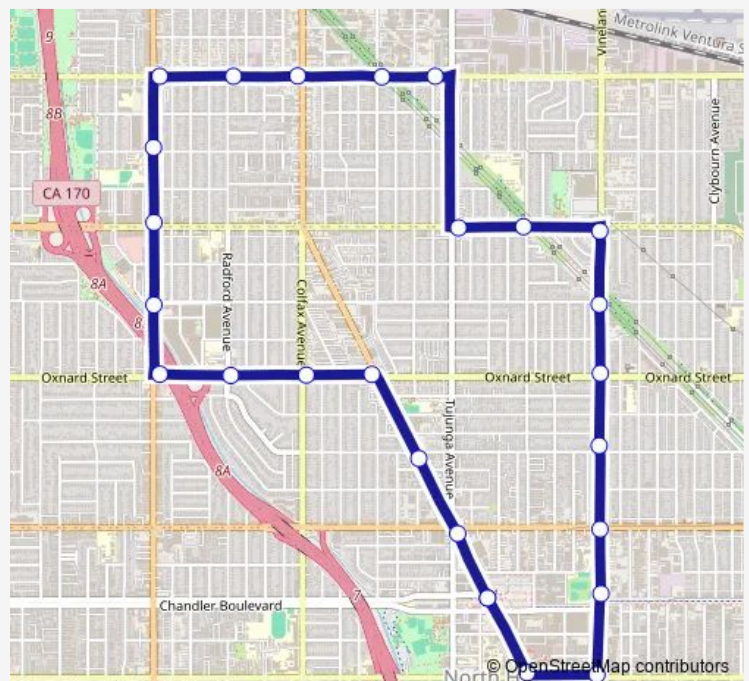

Lankershim Blvd & Burbank Blvd

Lankershim Blvd & Hatteras St

Oxnard St & Lankershim Blvd

Oxnard St & Colfax Ave

Oxnard St & Radford St

Oxnard St & Laurel Canyon Blvd

Laurel Canyon Blvd & Erwin St

Laurel Canyon Blvd & Victory Blvd

Laurel Canyon Blvd & Kittridge St

Vanowen St & Laurel Canyon Blvd

Vanowen St & Radford Ave

Vanowen St & Lankershim Blvd

Vanowen St & Beck Ave

Vanowen St & Kraft Ave

Victory Blvd & Tujunga Ave

Victory Blvd & Fair Ave

Vineland Ave & Victory Blvd

Vineland Ave & Erwin St

Vineland Ave & Oxnard St

Route schedule

Metro Orange/Red Station (Northbound) — Metro Orange/Red Station (Northbound)

| | |
|-----------|-------------|
| Monday | 06:00-19:00 |
| Tuesday | 06:00-19:00 |
| Wednesday | 06:00-19:00 |
| Thursday | 06:00-19:00 |
| Friday | 06:00-19:00 |
| Saturday | 09:00-18:00 |
| Sunday | 09:00-18:00 |

Route info

Direction: Metro Orange/Red Station (Northbound)

Stops: 26

Trip Duration: 0 hour 47 min

North Hollywood Clockwise — Dash North Hollywood Clockwise

Vineland Ave & Hatteras St

Vineland Ave & Burbank Blvd