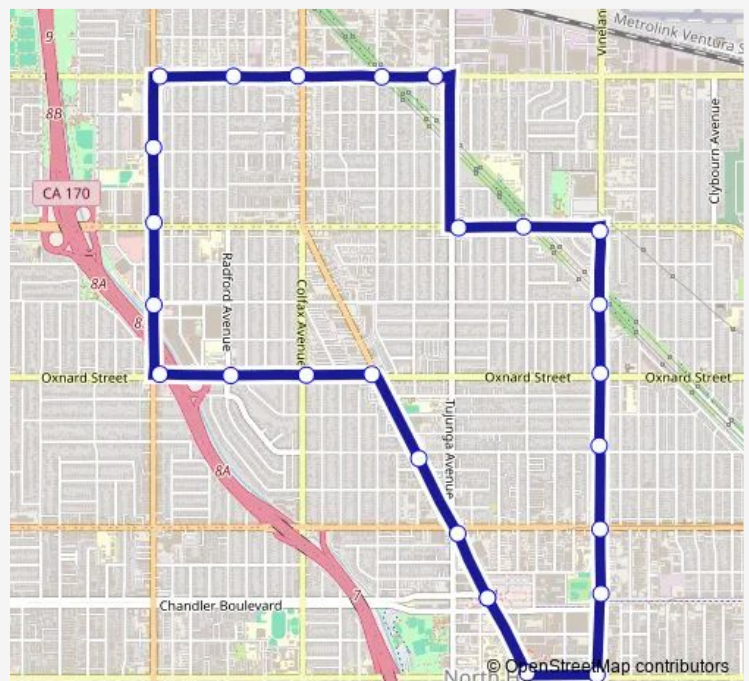

Vineland Ave & Oxnard St

### Route schedule

Metro Orange/Red Station (Northbound) — Metro Orange/Red Station (Northbound)

Monday	06:00-19:00
Tuesday	06:00-19:00
Wednesday	06:00-19:00
Thursday	06:00-19:00
Friday	06:00-19:00
Saturday	09:00-18:00
Sunday	09:00-18:00

### Route info

Direction: Metro Orange/Red Station (Northbound)

Stops: 26

Trip Duration: 0 hour 47 min

North Hollywood Clockwise — Dash North Hollywood Clockwise

Vineland Ave & Hatteras St

Vineland Ave & Burbank Blvd

Vineland Ave & Chandler Blvd

Vineland Ave & Magnolia Blvd

Lankershim Blvd & Magnolia Blvd

Metro Orange/Red Station (Northbound)

North Hollywood Clockwise Bus time schedules and route maps are available in an offline PDF at [busmaps.com](https://busmaps.com). Use the [busmaps.com](https://busmaps.com) website to see live bus times, train schedule or subway schedule, and step-by-step directions for all public transit in Los Angeles