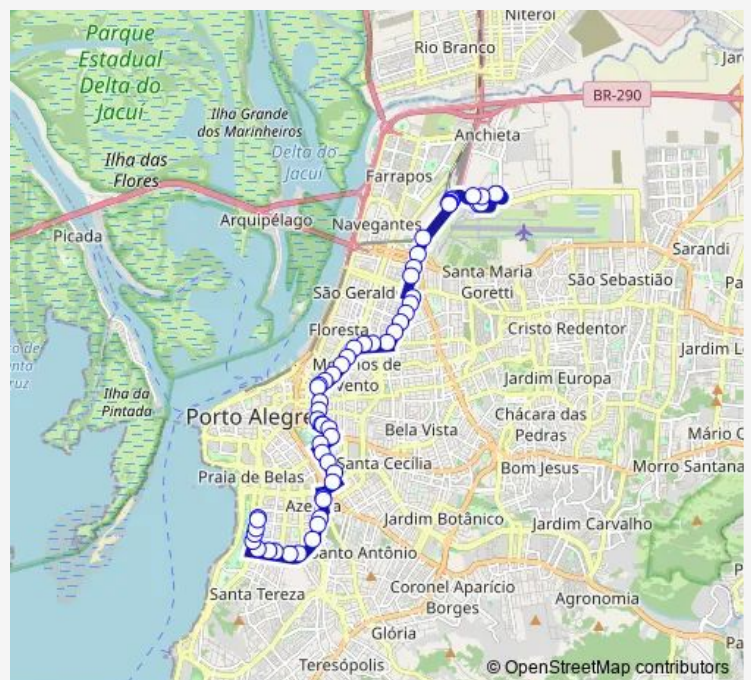

### Route schedule

Seis Trevo Carrion Junior Aeroporto Salgado Filho — Praia DE Belas 1710

Monday 00:07-23:27

Tuesday 00:07-23:27

Wednesday 00:07-23:27

Thursday 00:07-23:27

Friday 00:07-23:27

Saturday —

### Route info

Direction: Seis Trevo Carrion Junior Aeroporto Salgado Filho

Stops: 55

Trip Duration: 0 hour 45 min

T5 — Transversal 5

Cristovao Colombo 1512

Cristovao Colombo 1212

Cristovao Colombo 1028