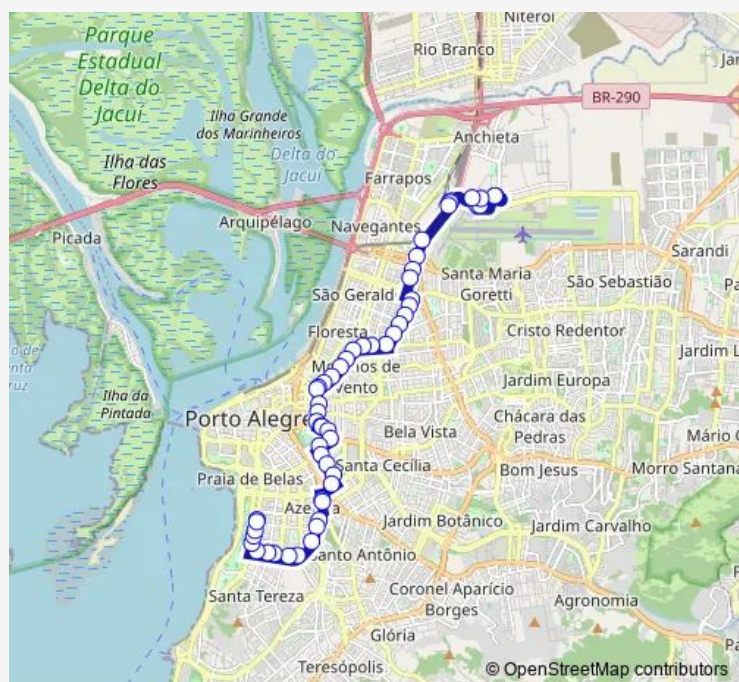

### Route schedule

Seis Trevo Carrion Junior Aeroporto Salgado Filho — Praia DE Belas 1710

Monday 00:07-23:27

Tuesday 00:07-23:27

Wednesday 00:07-23:27

Thursday 00:07-23:27

Friday 00:07-23:27

Saturday —

### Route info

Direction: Seis Trevo Carrion Junior Aeroporto Salgado Filho

Stops: 57

Trip Duration: 0 hour 45 min

T5 — Transversal 5

Benjamin Constant 1667

Cristovao Colombo 2250

Cristovao Colombo 1918