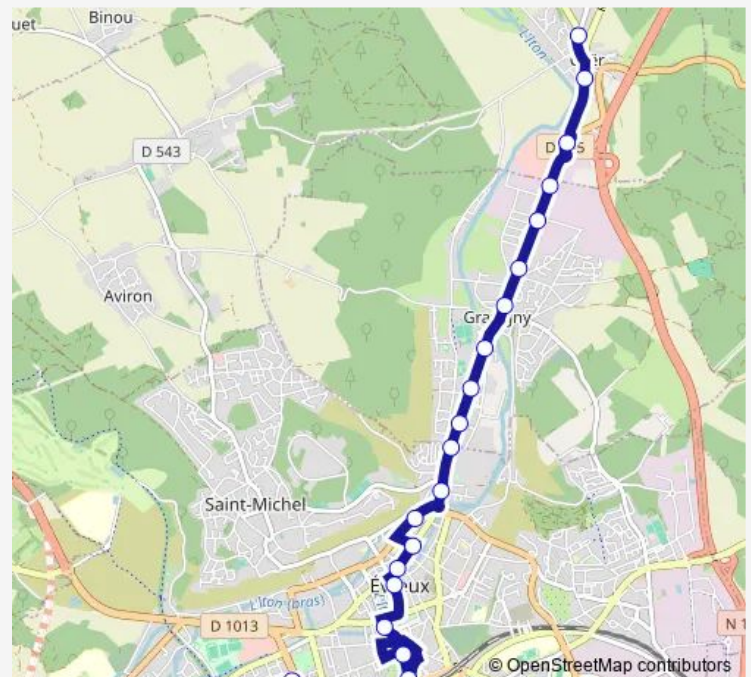

Lot. Arnières

Etang

Moussel

Route schedule

Place de Navarre — Moussel

Monday 16:05

Tuesday 16:05

Wednesday —

Thursday 16:05

Friday 16:05

Saturday —

Sunday —

Route info

Direction: Place de Navarre

Stops: 15

Trip Duration: 0 hour 15 min

Direction

Modeste Leroy — La Vallée

23 stops

[Open route schedule](#)

Modeste Leroy

Pôle J.Jaurès

Jardin Botanique

La Harpe