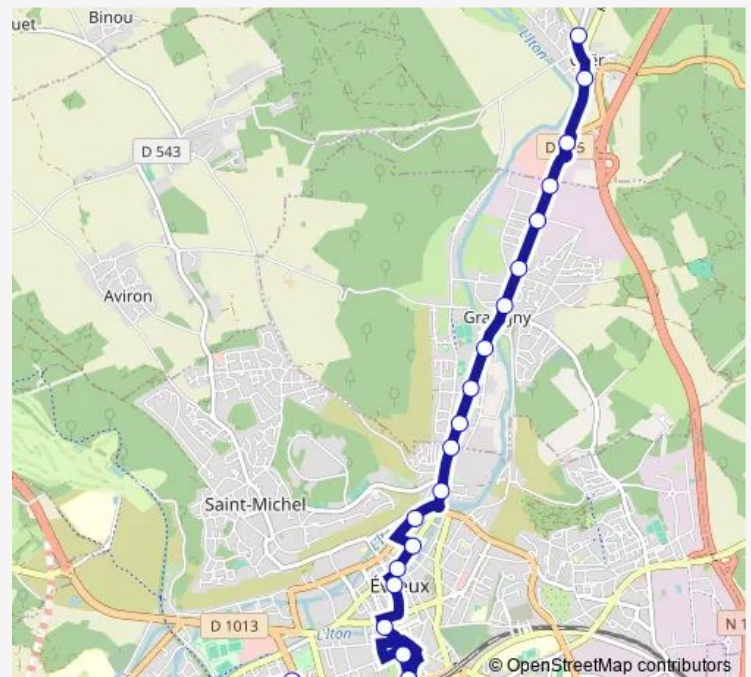

Lot. Arnières

Etang

Moussel

Route schedule

Place de Navarre — Moussel

Monday 16:05

Tuesday 16:05

Wednesday —

Thursday 16:05

Friday 16:05

Saturday —

Sunday —

Route info

Direction: Place de Navarre

Stops: 15

Trip Duration: 0 hour 15 min

Direction

Modeste Leroy — La Vallée

23 stops

[Open route schedule](#)

Modeste Leroy

Pôle J.Jaurès

Jardin Botanique

La Harpe