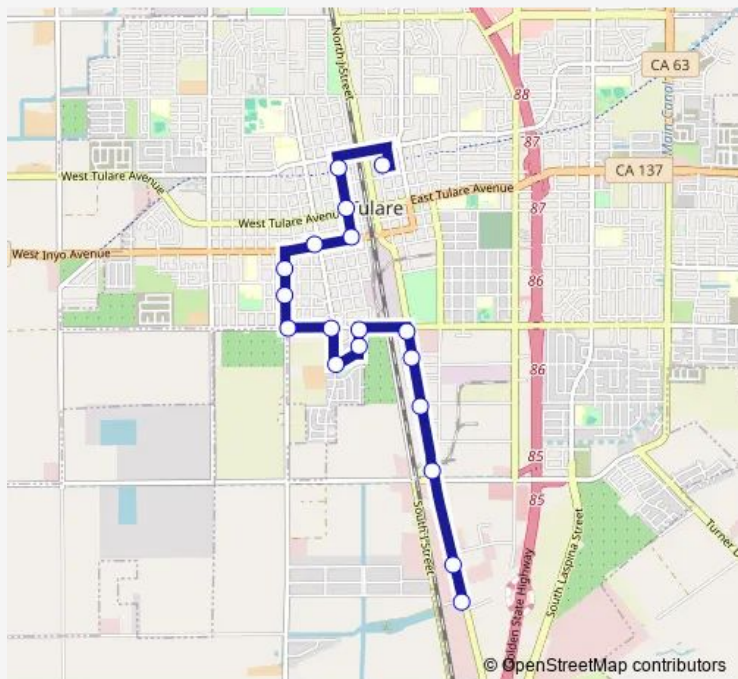

Route schedule

Tulare Transit Center — K Street at Goodin

Monday	07:00-19:00
Tuesday	07:00-19:00
Wednesday	07:00-19:00
Thursday	07:00-19:00
Friday	07:00-19:00
Saturday	07:00-19:00
Sunday	08:00-17:00

Route info

Direction: Tulare Transit Center

Stops: 18

Trip Duration: 0 hour 20 min

T5 — Southwest Tulare

Direction

K Street at Goodin — Tulare Transit Center

13 stops

[Open route schedule](#)

O St and MLK Ave.

O St and Ventura Ave

Tulare City Hall

M St and Tulare Ave- Shell Station

Tulare Transit Center

Route schedule

K Street at Goodin — Tulare Transit Center

Monday 07:20-19:20

Tuesday 07:20-19:20

Wednesday 07:20-19:20

Thursday 07:20-19:20

Friday 07:20-19:20

Saturday 07:20-19:20

Sunday 08:20-17:20

Route info

Direction: K Street at Goodin