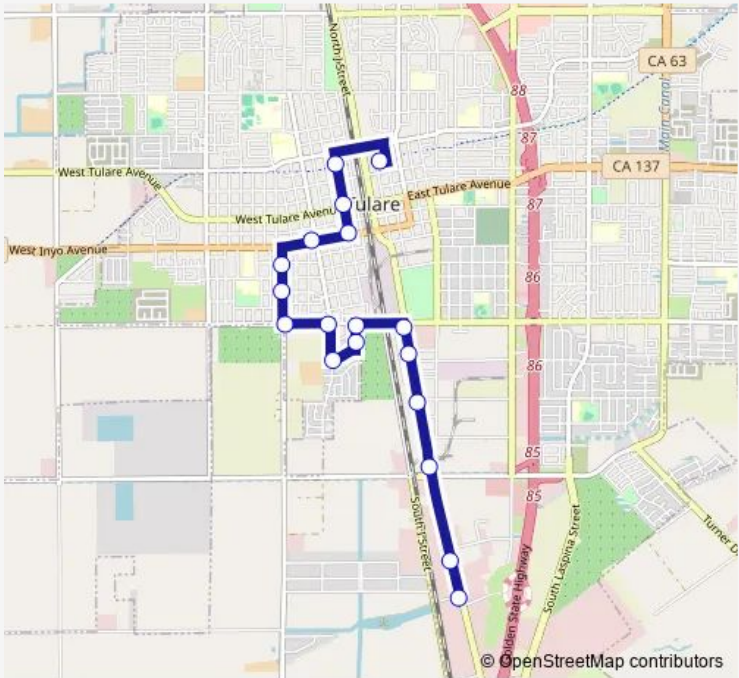

Bus T5 Southwest Tulare

[Go to website](#)

Direction
 Tulare Transit Center — K Street at Goodin
 18 stops
[Open route schedule](#)

- Tulare Transit Center
- H St at Santa Fe Trail
- H St and Tulare Ave
- H St and Inyo Ave
- Inyo Ave and E St
- Pratt St and Owens Ave
- Pratt St and Alpine Ave
- Bardsley at Pratt
- Bardsley Ave and E St
- Oakwood Dr. and E St- Parkwood Park
- Vetter Dr and Beachwood Dr
- Vetter Dr and Bardsley Ave
- K St and Bardsley Ave
- K St & O'Neal Ave
- K St- Hales Motel
- K St and Paige Ave
- K St- D&D Auto Dismantling
- K Street at Goodin

Route schedule
 Tulare Transit Center — K Street at Goodin

Monday	07:00-19:00
Tuesday	07:00-19:00
Wednesday	07:00-19:00
Thursday	07:00-19:00
Friday	07:00-19:00
Saturday	07:00-19:00
Sunday	08:00-17:00

Route info
 Direction: Tulare Transit Center
 Stops: 18
 Trip Duration: 0 hour 20 min

T5 — Southwest Tulare **BusMaps**

Direction

K Street at Goodin — Tulare Transit Center

13 stops

[Open route schedule](#)

K Street at Goodin

K St- Langston Company

K St and Continental Ave

M St and Tulare Ave- Shell Station

Tulare Transit Center

Route schedule

K Street at Goodin — Tulare Transit Center

Monday 07:20-19:20

Tuesday 07:20-19:20

Wednesday 07:20-19:20

Thursday 07:20-19:20