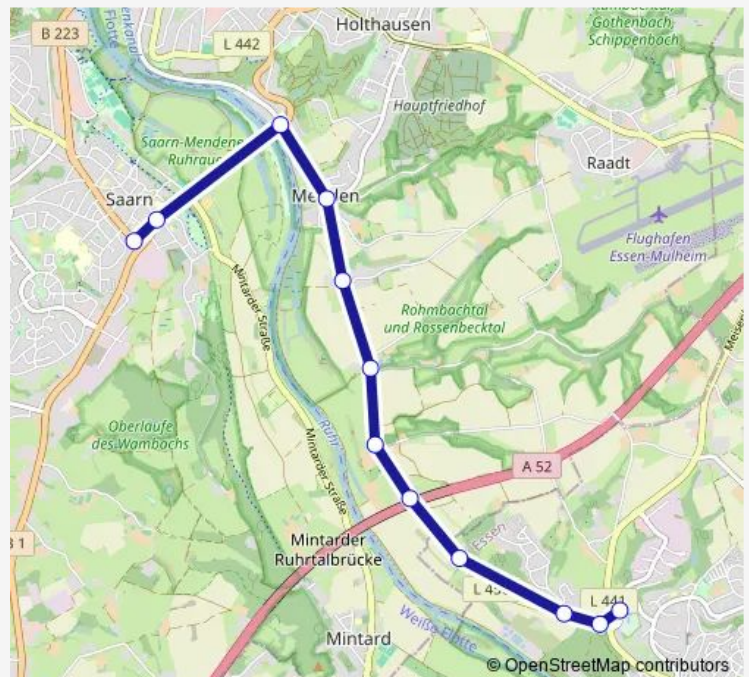

Essen Icktener Str.

Essen Im Körfken

Mülheim Ruhrtalbrücke

Mülheim Saalsweg

Mülheim Holde Str.

Mülheim Wöllenbeck

Mülheim Müller Menden

Mülheim Mendener Brücke

Friday 00:01-01:01

Saturday 00:01-23:01

Sunday 00:01-08:01

Route info

Direction: Essen Schwimmbad Kettwig

Stops: 12

Trip Duration: 0 hour 13 min

T5

BusMaps

Direction

Mülheim Friedr.-Freye-Str. — Essen Schwimmbad Kettwig

11 stops

[Open route schedule](#)

Mülheim Friedr.-Freye-Str.

Mülheim Klostermarkt

Mülheim Mendener Brücke

Sunday 00:38-23:38

Route info

Direction: Mülheim Friedr.-Freye-Str.

Stops: 11

Trip Duration: 0 hour 12 min

T5 Bus time schedules and route maps are available in an offline PDF at busmaps.com. Use the busmaps.com website to see live bus times, train schedule or subway schedule, and step-by-step directions for all public transit in Duesseldorf