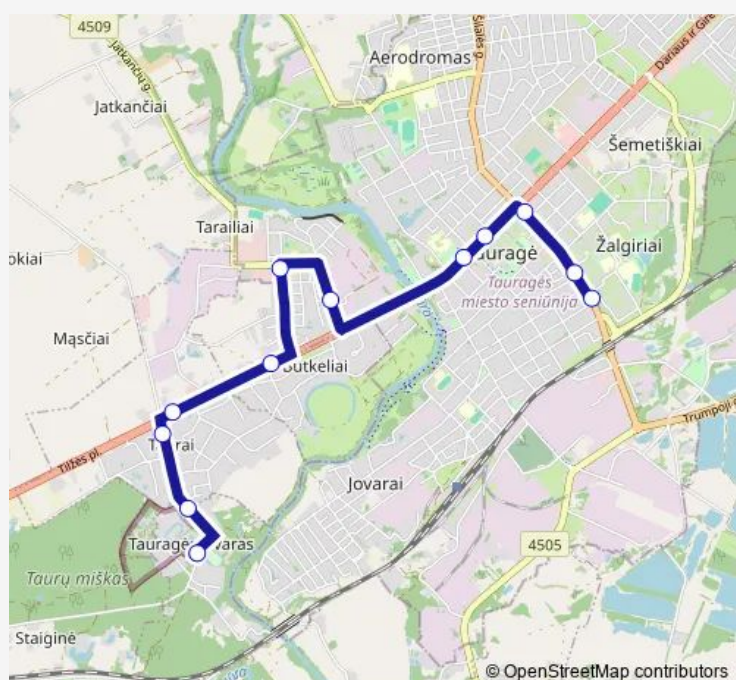

### Route schedule

Žalgirių mikrorajono st. — Taurų dvaro st.

Monday	06:55
Tuesday	06:55
Wednesday	06:55
Thursday	06:55
Friday	06:55
Saturday	—
Sunday	—

### Route info

Direction: Žalgirių mikrorajono st.

Stops: 11

Trip Duration: 0 hour 18 min

## Route info

Direction: Žalgirių mikrorajono st.

Stops: 12

Trip Duration: 0 hour 16 min

## Route info

Direction: Taurų dvaro st.

Stops: 12

Trip Duration: 0 hour 18 min

T5 Bus time schedules and route maps are available in an offline PDF at [busmaps.com](https://busmaps.com). Use the [busmaps.com](https://busmaps.com) website to see live bus times, train schedule or subway schedule, and step-by-step directions for all public transit in Taurage