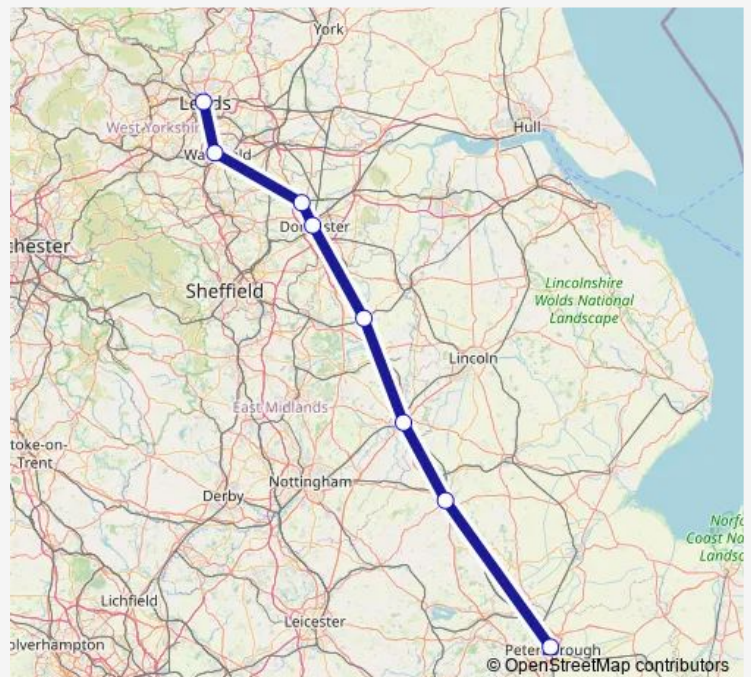

Rail Gr:Pbo->Lds GR train service from PBO to Lds

[Go to website](#)

Direction

Peterborough — Leeds

8 stops

[Open route schedule](#)

Peterborough

Grantham

Newark North Gate

Retford

Doncaster

Adwick

Wakefield Westgate

Leeds

Route schedule

Peterborough — Leeds

Monday 17:51-19:52

Tuesday 17:51-19:52

Wednesday 17:51-19:52

Thursday 17:51-19:52

Friday 17:51-21:24

Saturday 06:47-20:52

Sunday 09:55-18:23

Route info

Direction: Peterborough

Stops: 8

Trip Duration: 1 hour 36 min

■ Gr:Pbo->Lds — GR train service from PBO to Lds

Gr:Pbo->Lds Rail time schedules and route maps are available in an offline PDF at busmaps.com. Use the busmaps.com website to see live bus times, train schedule or subway schedule, and step-by-step directions for all public transit in Leeds