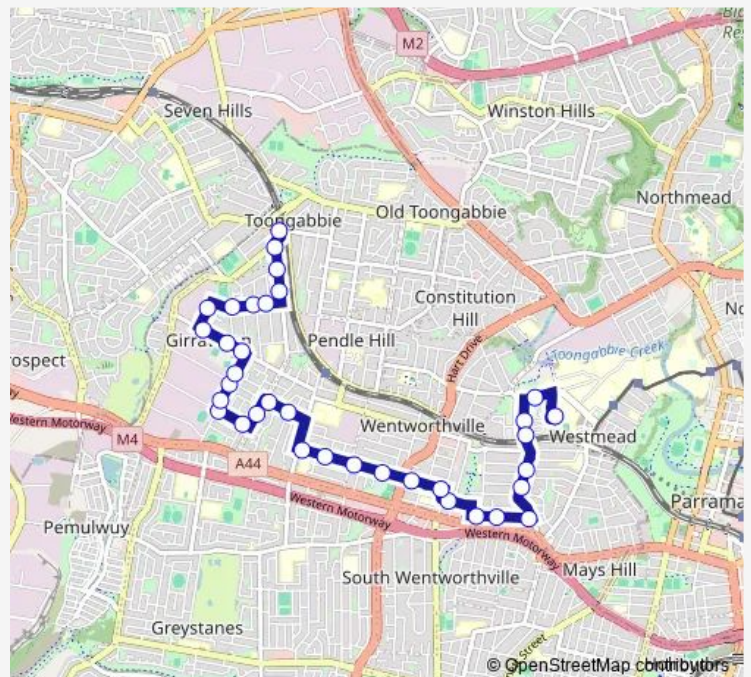

Smith St After Station St

Smith St Before Cumberland Hwy

Wentworthville Leagues Club, Smith St

Smith St Before Jones St

Smith St At Valerie St

Pendle Hill Public School, Smith St

Magowar Rd At Wyena Rd

Magowar Rd Before Targo Rd

Targo Rd After Magowar Rd

Mandoon Rd At Mansfield St

Mandoon Rd At Girraween Rd

Route schedule

Westmead Schools Bus Bay — Portico Pde At Aurelia St

Monday 15:20

Tuesday 15:20

Wednesday 15:20

Thursday 15:20

Friday 15:20

Saturday —

Sunday —

Route info

Direction: Westmead Schools Bus Bay

Stops: 35

Trip Duration: 0 hour 36 min

2530 — Westmead Schools to Toongabbie Station

Girraween Rd After Mandoon Rd

Girraween Rd At Magowar Rd

Girraween Rd After Magowar Rd

Gilba Rd After Girraween Rd

Girraween High School, Gilba Rd

Gilba Rd Opp Palm St