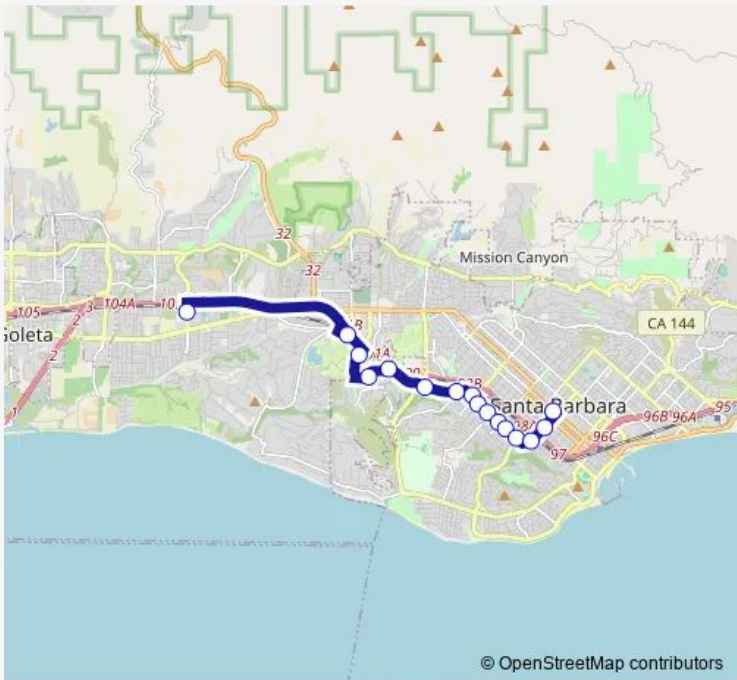

**Bus 2530 San Marcos High School**

[Go to website](#)

**Direction**  
 San Marcos High School — Transit Center  
 16 stops  
[Open route schedule](#)

- San Marcos High School
- Modoc & La Cumbre Country Club
- Calle De Los Amigos & Cinco Amigos
- Palermo & Portofino
- Modoc & Palmero
- Modoc & Hacienda
- Modoc & Portusello
- Modoc & Mission
- San Andres & Pedregosa
- San Andres & Valerio
- San Andres & Micheltorena
- San Andres & Sola
- San Andres & Anapamu
- Carrillo & San Pascual
- Carrillo & Bath
- Transit Center

**Route schedule**  
 San Marcos High School — Transit Center

Monday	15:50
Tuesday	15:50
Wednesday	15:50
Thursday	15:50
Friday	12:45-15:50
Saturday	—
Sunday	—

**Route info**  
 Direction: San Marcos High School  
 Stops: 16  
 Trip Duration: 0 hour 25 min

**Direction**

Carrillo &amp; San Andres — San Marcos High School

20 stops

[Open route schedule](#)

Carrillo &amp; San Andres

San Andres &amp; Anapamu

San Andres &amp; Sola

San Andres &amp; Micheltorena

## Route info

Direction: Carrillo &amp; San Andres

Stops: 20

Trip Duration: 0 hour 28 min

2530 Bus time schedules and route maps are available in an offline PDF at [busmaps.com](http://busmaps.com). Use the [busmaps.com](http://busmaps.com) website to see live bus times, train schedule or subway schedule, and step-by-step directions for all public transit in Santa Barbara