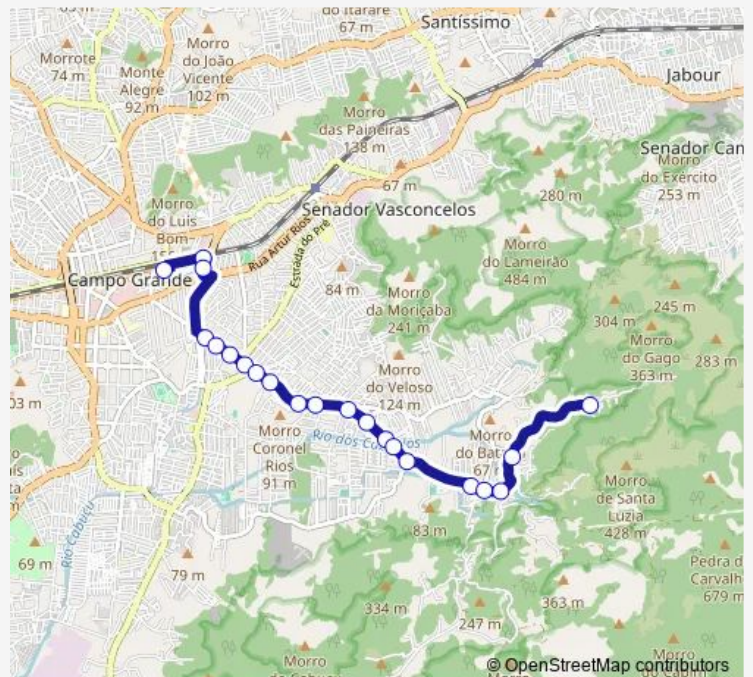

Monday 00:00

Tuesday 00:00

Wednesday 00:00

Thursday 00:00

Friday 00:00

Saturday 00:00

Sunday 00:00

Route info

Direction:

Stops: 0

Trip Duration: – min

■ Sn846 — Rio da Prata - Terminal Campo Grande

Direction

Ponto Final: Rio da Prata : Linha 846 — Terminal Rodoviário de Campo Grande : Plat. C.

24 stops

[Open route schedule](#)

Ponto Final: Rio da Prata : Linha 846

Projetada A

Travessa do Viegas

Vaivem

Soldado Américo Desambiago

General Paulo de Oliveira

São Marcelino

Caboclos

Sunday 00:00

Route info

Direction: Ponto Final: Rio da Prata : Linha 846

Stops: 24

Trip Duration: 0 hour 15 min

Sn846 Bus time schedules and route maps are available in an offline PDF at busmaps.com. Use the busmaps.com website to see live bus times, train schedule or subway schedule, and step-by-step directions for all public transit in Nova Iguacu