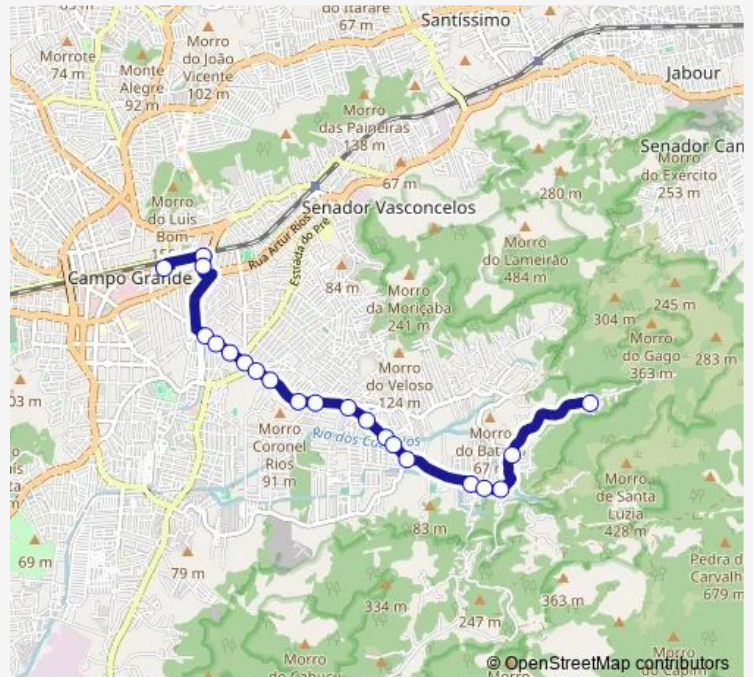

### Route schedule

undefined — undefined

Monday 00:00

Tuesday 00:00

Wednesday 00:00

Thursday 00:00

Friday 00:00

Saturday 00:00

### Route info

Direction:

Stops: 0

Trip Duration: – min

■ SN846 — Rio da Prata - Terminal Campo Grande

## Direction

Ponto Final: Rio da Prata : Linha 846 — Terminal Rodoviário de Campo Grande : Plat. C.

24 stops

[Open route schedule](#)

Ponto Final: Rio da Prata : Linha 846

Projetada A

Travessa do Viegas

Vaivem

## Route info

Direction: Ponto Final: Rio da Prata : Linha 846

Stops: 24

Trip Duration: 0 hour 16 min

SN846 Bus time schedules and route maps are available in an offline PDF at [busmaps.com](https://busmaps.com). Use the [busmaps.com](https://busmaps.com) website to see live bus times, train schedule or subway schedule, and step-by-step directions for all public transit in Nova Iguacu