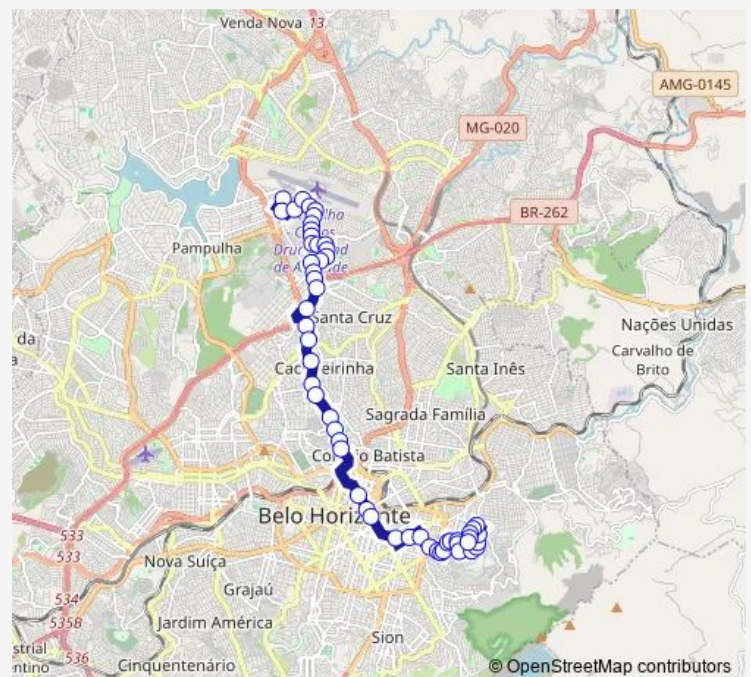

### Route schedule

Avenida Professor Magalhães Penido, 46 — Rua Doutor Argemiro Resende Costa 181

Monday 05:35-23:15

Tuesday 05:35-23:15

Wednesday 05:35-23:15

Thursday 05:35-23:15

Friday 05:35-23:15

Saturday —

### Route info

Direction: Avenida Professor Magalhães Penido, 46

Stops: 52

Trip Duration: 0 hour 44 min

9501 — São Lucas/Jaraguá

Avenida Presidente Antonio Carlos 3557

Avenida Presidente Antonio Carlos 3191