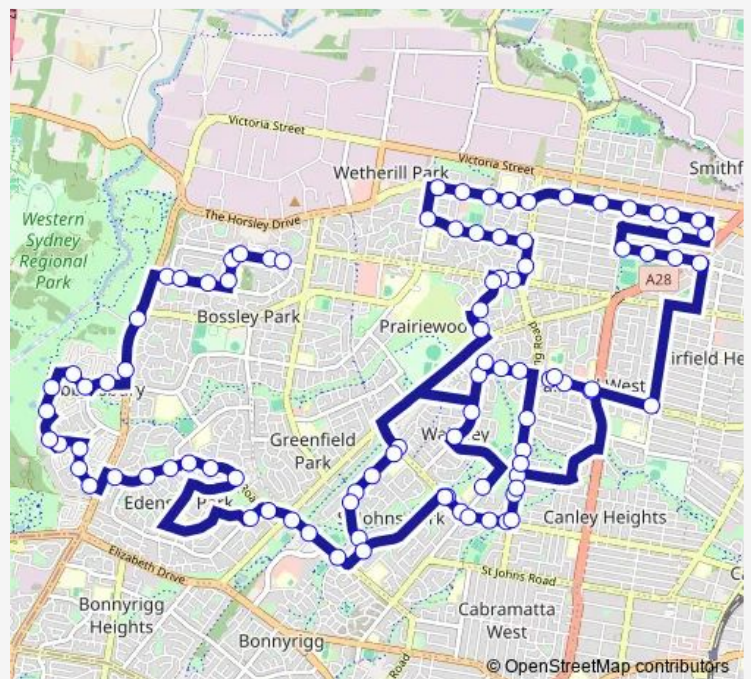

Route schedule

King Park Public School, Bus Bay — Quarry Rd At Bougainville Av

Monday	15:00
Tuesday	15:00
Wednesday	15:00
Thursday	15:00
Friday	15:00
Saturday	—
Sunday	—

Route info

Direction: King Park Public School, Bus Bay

Stops: 92

Trip Duration: 1 hour 30 min

9501 — King Park PS to Quarry Rd at Bougainville Av via Smithfield Ps

Brenan St After Oxford St

Brenan Park Tennis Centre, Brenan St

Brenan Park, Brenan St

Brenan St At Bourke St

Marconi Rd Before Quarry Rd

Quarry Rd Opp St Barnabas's Anglican Church

Quarry Rd Opp Opal Bossley Park Aged Care

Quarry Rd At Bougainville Av

9501 School Bus time schedules and route maps are available in an offline PDF at busmaps.com. Use the busmaps.com website to see live bus times, train schedule or subway schedule, and step-by-step directions for all public transit in Liverpool