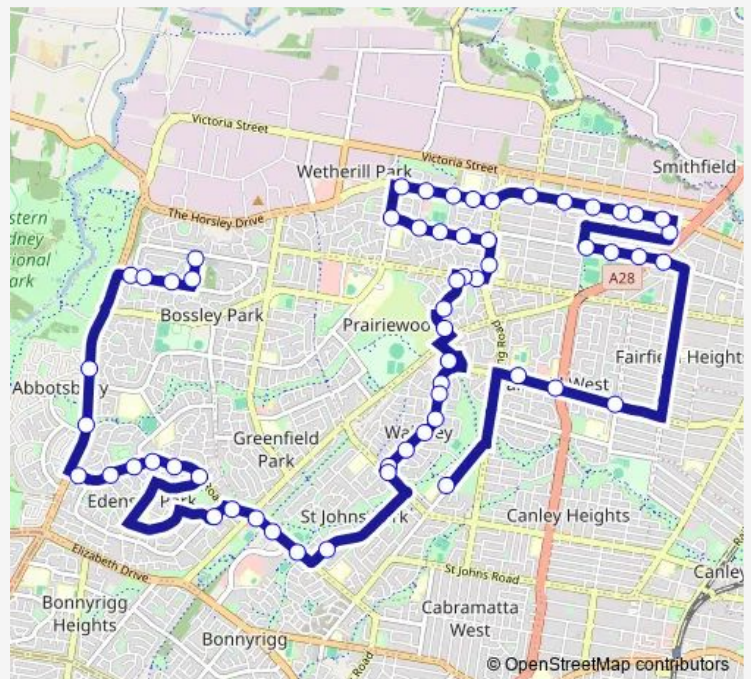

School Bus 9501 King Park Public School to Bossley Park

[Go to website](#)

Direction

King Park Public School, Bus Bay — Marconi Rd Before Quarry Rd

58 stops

[Open route schedule](#)

- King Park Public School, Bus Bay
- Westfields Sports High School, Bus Bay
- Fairfield West Public School, Hamilton Rd
- Hamilton Rd At Maud St
- Brenan St After Oxford St
- Brenan Park Tennis Centre, Brenan St
- Brenan Park, Brenan St
- Brenan St At Bourke St
- Justin St Opp St Gertrude's Primary School
- The Horsley Dr Before O'Connell St
- Smithfield Public School, The Horsley Dr
- The Horsley Dr At Market St
- The Horsley Dr At Bourke St
- The Horsley Dr Opp Smithfield Cemetery
- The Horsley Dr Opp Hassall St Shops
- The Horsley Dr After Wetherill St
- The Horsley Dr Opp Wetherill Park Tafe
- The Horsley Dr At Emerson St
- Market Town Shops, The Horsley Dr
- The Horsley Dr Opp Ainsworth Cres
- Shakespeare St Opp Shakespeare Park

Route schedule

King Park Public School, Bus Bay — Marconi Rd Before Quarry Rd

Monday	15:08
Tuesday	15:08
Wednesday	15:08
Thursday	15:08
Friday	15:08
Saturday	—
Sunday	—

Route info

Direction: King Park Public School, Bus Bay

Stops: 58

Trip Duration: 1 hour 8 min

9501 — King Park Public School to Bossley Park

Shakespeare St Opp Chaucer St

Shakespeare St Opp Gower Cl

Shakespeare St At Wordsworth St

Shakespeare St At Wetherill St

Smithfield West Public School, Wetherill St

Polding St Opp Wetherill St

Polding St Before Corio Rd

Corio Rd Opp Revingstone St

Corio Rd Opp Power St

Beavors St Opp Fairfield Golf Course

Mary Mackillop College Bus Bay

Bulls Rd Before Lomond St

Wakeley Centre, Bulls Rd