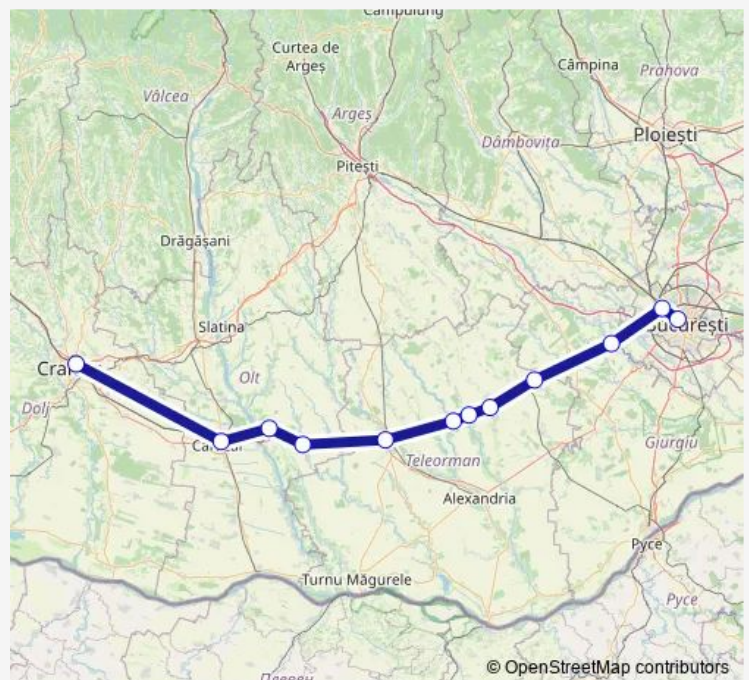

Rail R-E: Craiova - București Nord Gr.A R-E: Craiova -  
Caracal - Drăgănești Olt - Radomirești Hm. - Roșiori Nord  
- Vârtoapele hc. - Olteni - Gălăteni Hm. - Videle - Grădinari -  
Bucureștii Noi - București Nord Gr.A

## Direction

Craiova — București Nord Gr.A

12 stops

[Open route schedule](#)

Craiova

Caracal

Drăgănești Olt

Radomirești Hm.

## Route schedule

Craiova — București Nord Gr.A

Monday	16:18
Tuesday	16:18
Wednesday	16:18
Thursday	16:18
Friday	16:18
Saturday	16:18
Sunday	16:18

## Route info

Direction: Craiova

Stops: 12

Trip Duration: 3 hour 51 min

R-E: Craiova - București Nord Gr.A Rail time schedules and route maps are available in an offline PDF at [busmaps.com](https://busmaps.com). Use the [busmaps.com](https://busmaps.com) website to see live bus times, train schedule or subway schedule, and step-by-step directions for all public transit in Olteni