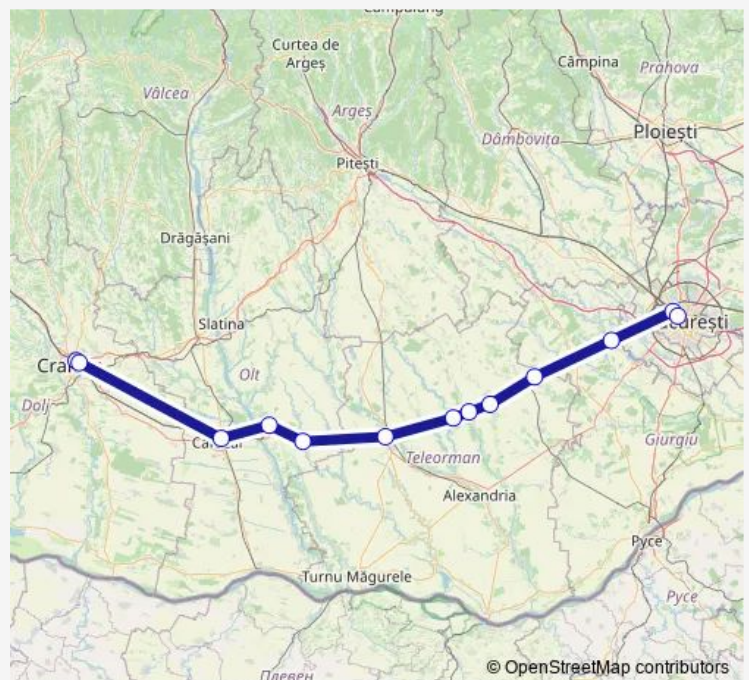

Rail R-E: Craiova - București Nord Gr.A R-E: Craiova -  
Bordei hc. (900) - Caracal - Drăgănești Olt - Radomirești Hm.  
- Roșiori Nord - Vârtoapele hc. - Olteni - Gălăteni Hm. - Videle  
- Grădinari - București Basarab h. - București Nord Gr.A

## Route schedule

Craiova — București Nord Gr.A

Monday	03:03
Tuesday	03:03
Wednesday	03:03
Thursday	03:03
Friday	03:03
Saturday	03:03
Sunday	03:03

## Route info

Direction: Craiova

Stops: 13

Trip Duration: 3 hour 48 min

R-E: Craiova - București Nord Gr.A Rail time schedules and route maps are available in an offline PDF at [busmaps.com](https://busmaps.com). Use the [busmaps.com](https://busmaps.com) website to see live bus times, train schedule or subway schedule, and step-by-step directions for all public transit in Craiova