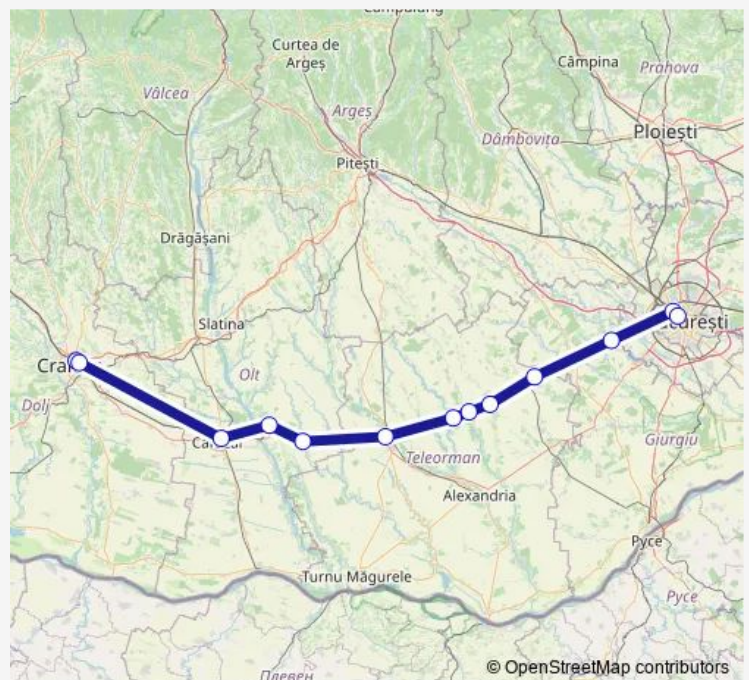

Rail R-E: Craiova - București Nord Gr.A R-E: Craiova -
Bordei hc. (900) - Caracal - Drăgănești Olt - Radomirești Hm.
- Roșiori Nord - Vârtoapele hc. - Olteni - Gălăteni Hm. - Videle
- Grădinari - București Basarab h. - București Nord Gr.A

[Go to website](#)

Direction

Craiova — București Nord Gr.A

13 stops

[Open route schedule](#)

Craiova
Bordei hc. (900)
Caracal
Drăgănești Olt
Radomirești Hm.
Roșiori Nord
Vârtoapele hc.
Olteni
Gălăteni Hm.
Videle
Grădinari
București Basarab h.
București Nord Gr.A

Route schedule

Craiova — București Nord Gr.A

| | |
|-----------|-------|
| Monday | 03:03 |
| Tuesday | 03:03 |
| Wednesday | 03:03 |
| Thursday | 03:03 |
| Friday | 03:03 |
| Saturday | 03:03 |
| Sunday | 03:03 |

Route info

Direction: Craiova

Stops: 13

Trip Duration: 3 hour 48 min

R-E: Craiova - București Nord Gr.A Rail time schedules and route maps are available in an offline PDF at busmaps.com. Use the busmaps.com website to see live bus times, train schedule or subway schedule, and step-by-step directions for all public transit in Craiova