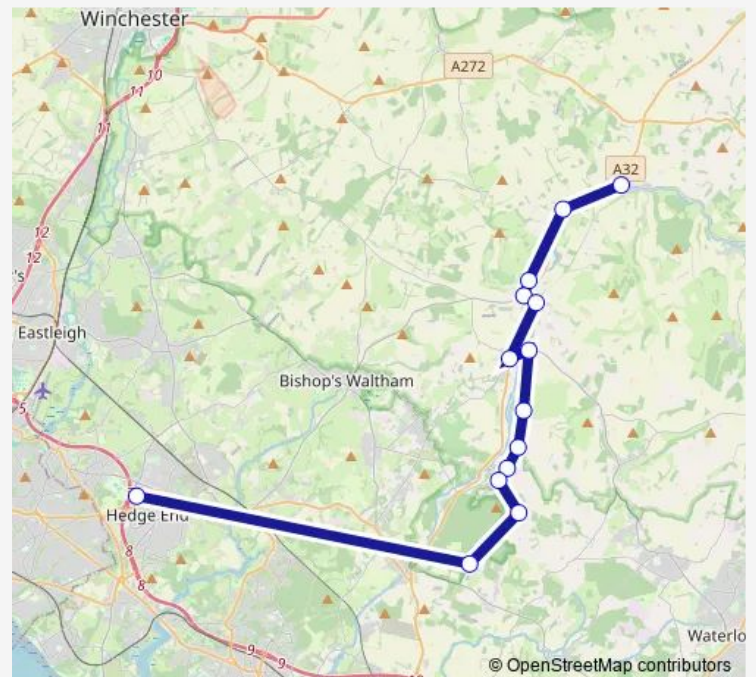

Bold Forester

Rookesbury Hall

Hundred Acres Wood

Hedge End Superstores

Route schedule

The Thomas Lord — Hedge End Superstores

Monday —

Tuesday —

Wednesday —

Thursday —

Friday 09:00

Saturday —

Sunday —

Route info

Direction: The Thomas Lord

Stops: 14

Trip Duration: 3 hour 0 min

■ MV4 — Meon Valley - Hedge End M & S

MV4 Bus time schedules and route maps are available in an offline PDF at busmaps.com. Use the busmaps.com website to see live bus times, train schedule or subway schedule, and step-by-step directions for all public transit in Portsmouth