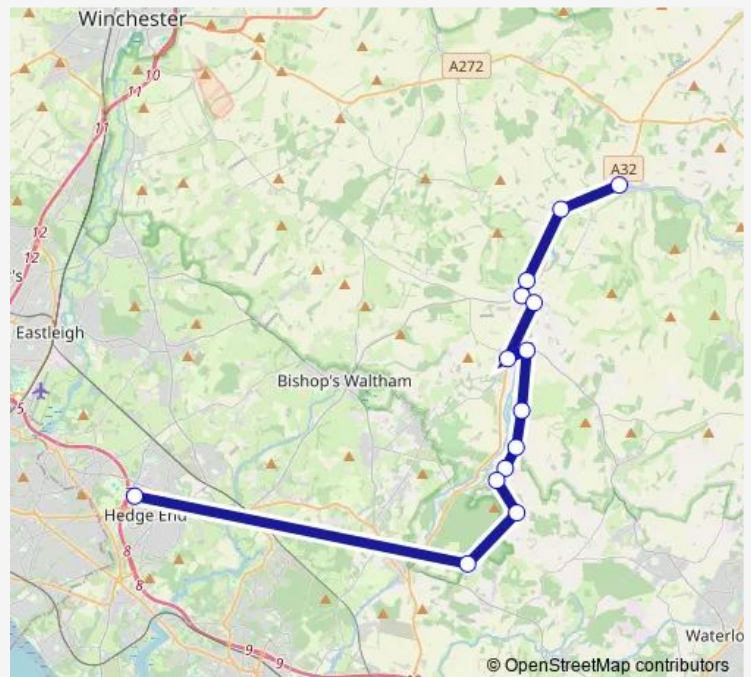

Bold Forester

Rookesbury Hall

Hundred Acres Wood

Hedge End Superstores

Route schedule

The Thomas Lord — Hedge End Superstores

Monday —

Tuesday —

Wednesday —

Thursday —

Friday 09:00

Saturday —

Sunday —

Route info

Direction: The Thomas Lord

Stops: 14

Trip Duration: 3 hour 0 min

■ MV4 — Meon Valley - Hedge End M & S

MV4 Bus time schedules and route maps are available in an offline PDF at busmaps.com. Use the busmaps.com website to see live bus times, train schedule or subway schedule, and step-by-step directions for all public transit in Portsmouth