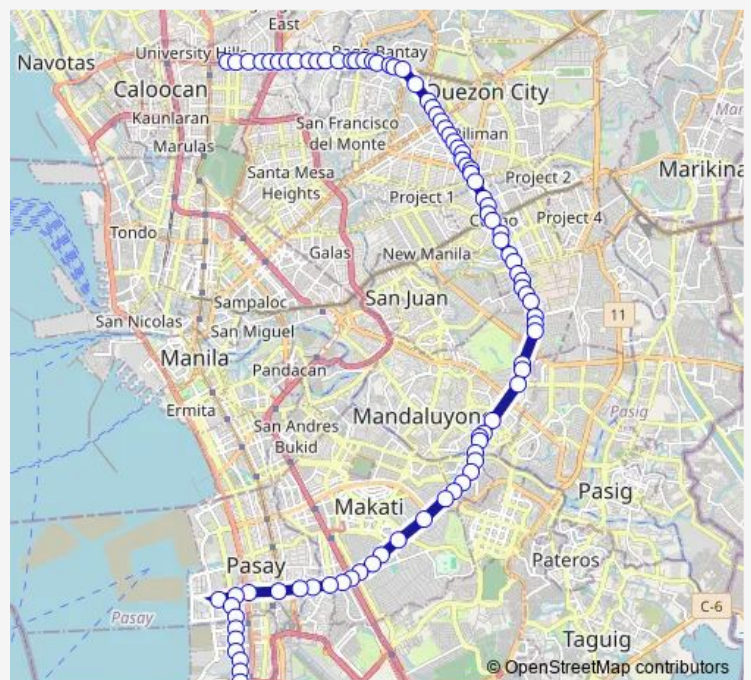

# Bus Baclaran Monumento via Edsa

[Go to website](#)

**Direction**  
 Epifanio de los Santos Avenue / 5th Street Intersection , Caloocan City — Uniwide Coastal Mall, Diosdado Macapagal Blvd, Parañaque City, Manila  
 87 stops  
[Open route schedule](#)

- Epifanio de los Santos Avenue / 5th Street Intersection , Caloocan City
- Epifanio de los Santos Avenue / 8th Street Intersection , Caloocan City
- Epifanio de los Santos Avenue / Gen Malvar Intersection , Caloocan City
- Epifanio de los Santos Avenue / General Evangelista , Caloocan City
- Epifanio de los Santos Avenue, Caloocan City
- North Luzon Expressway / Epifanio de los Santos Avenue Intersection, Caloocan City
- Balintawak Bus Terminal, Epifanio de los Santos Ave, Quezon City, Manila
- Balintawak LRT 1, Epifanio de los Santos Ave, Quezon City, Manila
- Epifanio de los Santos Ave / Oliveros Dr, Quezon City, Manila
- Epifanio de los Santos Ave, Quezon City, Manila
- Kaingin Road Bus Terminal, Edsa, Epifanio de los Santos Ave, Quezon City
- Epifanio de los Santos Avenue, Quezon City
- Epifanio de los Santos Avenue, Quezon City
- Epifanio de los Santos Avenue, Quezon City
- Epifanio de los Santos Avenue / Congressional Avenue Intersection, Quezon City

**Route schedule**

Epifanio de los Santos Avenue / 5th Street Intersection , Caloocan City — Uniwide Coastal Mall, Diosdado Macapagal Blvd, Parañaque City, Manila

Monday	00:00
Tuesday	00:00
Wednesday	00:00
Thursday	00:00
Friday	00:00
Saturday	00:00
Sunday	00:00

**Route info**

Direction: Epifanio de los Santos Avenue / 5th Street Intersection , Caloocan City  
 Stops: 87  
 Trip Duration: 2 hour 9 min

Baclaran Monumento via Edsa

Epifanio de los Santos Avenue near Walter Mart Service Road, Quezon City