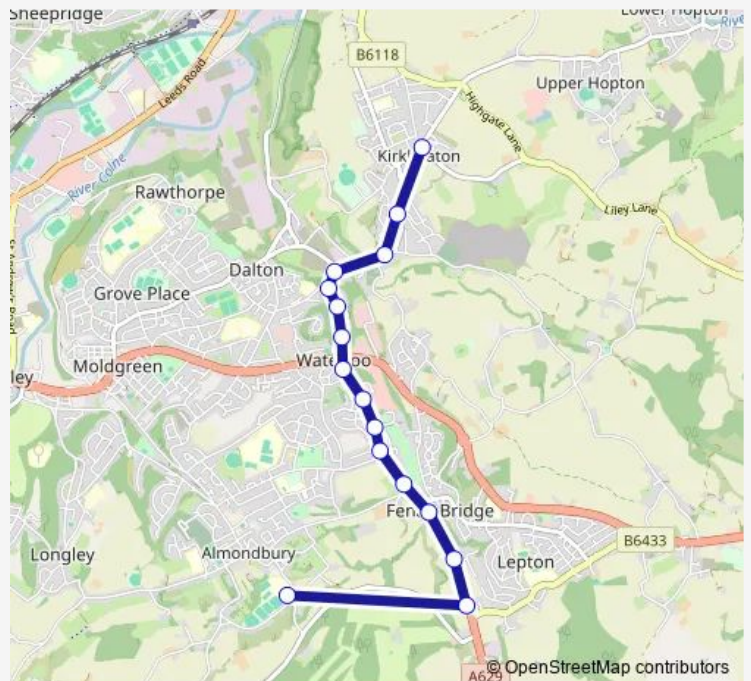

Bus K87 Kitkheaton - King James's School

[Go to website](#)

Direction
 King James High School Grounds — Terminus
 16 stops
[Open route schedule](#)

- King James High School Grounds
- Rowley Lane
- Whitegates Grove
- Station Road
- Fenay Bridge
- Southfield Road
- Mereside
- Waterloo Morrisons
- Waterloo Depot
- Waterloo Rd Woburn Drive
- Waterloo Road Westbrook Ave
- Waterloo Road Albany Rd
- Crossley Lane
- School Lane Cemetery
- St Marys Ln St Andrews Drive
- Terminus

Route info
 Direction: King James High School Grounds
 Stops: 16
 Trip Duration: 0 hour 10 min

■ K87 — Kitkheaton - King James's School **BusMaps**

Direction

Terminus — King James High School Grounds

17 stops

Waterloo Road Westbrook Ave

Waterloo Rd Woburn Drive

Waterloo Depot

Waterloo Morrisons

Southfield Road

Fenay Bridge

Station Road

Whitegates Grove

Friday 07:51

Saturday —

Sunday —

Route info

Direction: Terminus

Stops: 17

Trip Duration: 0 hour 22 min

K87 Bus time schedules and route maps are available in an offline PDF at busmaps.com. Use the busmaps.com website to see live bus times, train schedule or subway schedule, and step-by-step directions for all public transit in Huddersfield