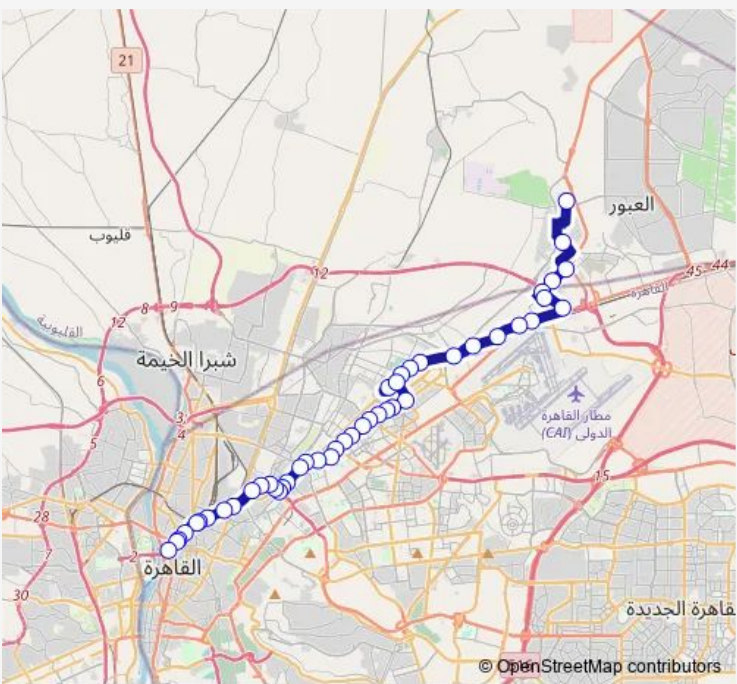

Bus CTA 940s Abd Al Moneim Riad Station - Salam Alexandria Station

[Go to website](#)

Direction
 Salam Alexandria — Abd Al Moneim Riad
 46 stops
[Open route schedule](#)

- Salam Alexandria
- Taba St. & 6 October St. (Salam)
- Al Salam Hospital (Al Salam City)
- Al Salam First Police Station
- 10th of Ramadan
- Salam Station (10th of Ramadan Station)
- Old 10th of Ramadan
- Huckstep Bridge Entrance
- Qasr Oraby Furniture (Gamal Abdel Nasser)
- Al Herafyeen (Gesr Al Suez)
- Orascom Business (Anabib Al Petrol)
- Badr Land
- Arab Specialized Hospital (Gesr Al Suez)
- Concord Al Salam Hotel (Gesr Al Suez)
- Shams Club (Alf Maskan)
- Al Atraby Basha Abu Al Ezz St. & Gesr Al Suez St.
- Alf Maskan
- Al Hegaz Square
- Heliopolis Square
- Heliopolis Hospital
- CIB (Al Hegaz)

Route schedule
 Salam Alexandria — Abd Al Moneim Riad

Monday	10:00
Tuesday	10:00
Wednesday	10:00
Thursday	10:00
Friday	10:00
Saturday	10:00
Sunday	10:00

Route info
 Direction: Salam Alexandria
 Stops: 46
 Trip Duration: 1 hour 36 min

■ CTA 940s — Abd Al Moneim Riad Station - Salam Alexandria Station **BusMaps**

Heliopolis Courthouse Complex

Al Tawheed Wal Nour (Merryland)

Alex Bank (Al Hegaz)

Roxy

Al Nady St. & Al Khalifa Al Mamoun St.

Ahmed Oraby Metro

Isaaf

Gamal Abd Al Nasser Metro

Abd Al Moneim Riad

Direction

The Egyptian Lawyers Association — Salam Alexandria

39 stops

[Open route schedule](#)