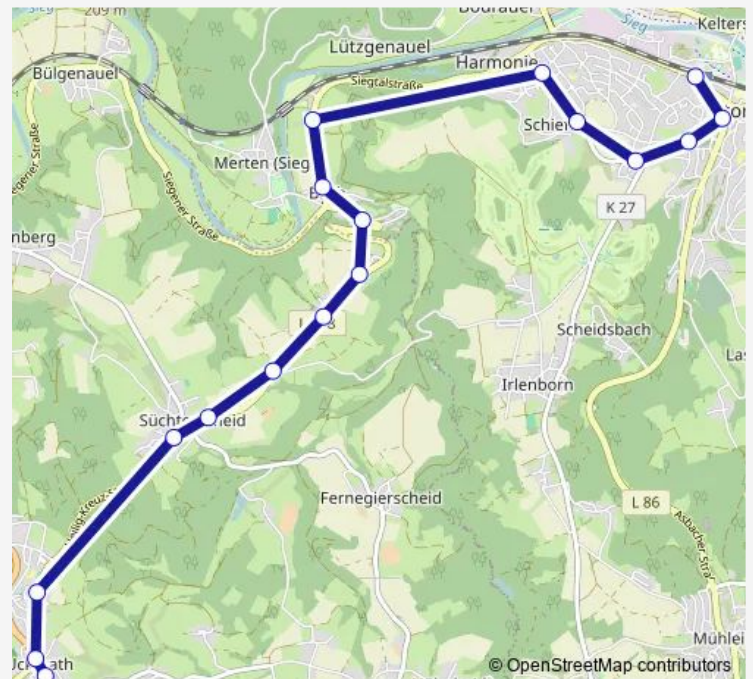

### Direction

Hennef Uckerath Alter Zoll — Eitorf Bf

17 stops

[Open route schedule](#)

Hennef Uckerath Alter Zoll

Hennef Uckerath Mitte

Hennef Uckerath Grundschule

Hennef Süchterscheid Auf der Sandkaule

Eitorf Schiefen

Eitorf Blumenhof

Eitorf Berufskolleg

Eitorf Markt

Eitorf Bf

### Route schedule

Hennef Uckerath Alter Zoll — Eitorf Bf

Monday —

Tuesday —

Wednesday —

Thursday —

Friday —

Saturday 07:32

### Route info

Direction: Hennef Uckerath Alter Zoll

Stops: 17

Trip Duration: 0 hour 22 min

570

570 Suburban Railway time schedules and route maps are available in an offline PDF at [busmaps.com](https://busmaps.com). Use the [busmaps.com](https://busmaps.com) website to see live bus times, train schedule or subway schedule, and step-by-step directions for all public transit in Siegburg