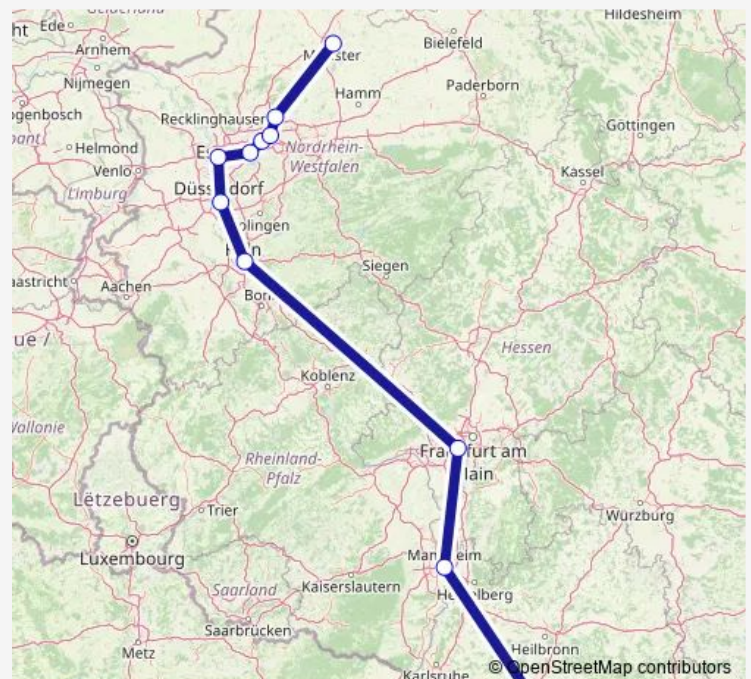

Düsseldorf Hbf

Duisburg Hbf

Oberhausen Hbf

Gelsenkirchen Hbf

Wanne-Eickel Hbf

Recklinghausen Hbf

Münster(Westf)Hbf

### Route schedule

Stuttgart Hbf — Münster(Westf)Hbf

Monday 16:37

Tuesday 16:37

Wednesday 16:37

Thursday 16:37

Friday 16:37

Saturday 16:37

### Route info

Direction: Stuttgart Hbf

Stops: 11

Trip Duration: 3 hour 54 min

ICE 1010

**Direction**

Stuttgart Hbf — Münster(Westf)Hbf

11 stops

[Open route schedule](#)

Stuttgart Hbf

Mannheim Hbf

Frankfurt(M) Flughafen Fernbf

Köln Messe/Deutz Gl.11-12

Düsseldorf Hbf

Duisburg Hbf

Essen Hbf