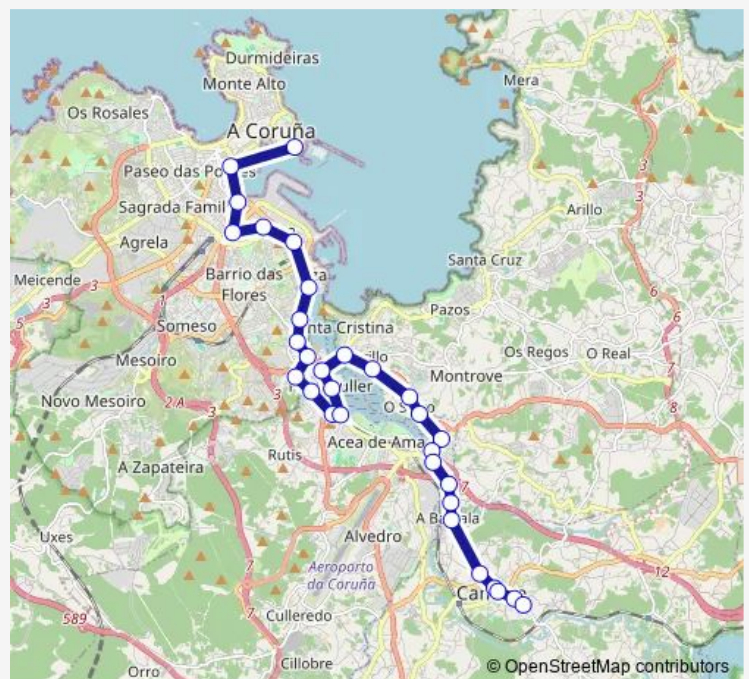

Thursday 07:50-21:50

Friday 07:50-21:50

Saturday —

Sunday —

Route info

Direction: Hospital Abente Y Lago

Stops: 31

Trip Duration: 0 hour 55 min

O Temple

O Paraugas

Rua Muiños

Hotel A Marisqueira

A Barcala

Amil

Cambre Pueblo

Cambre