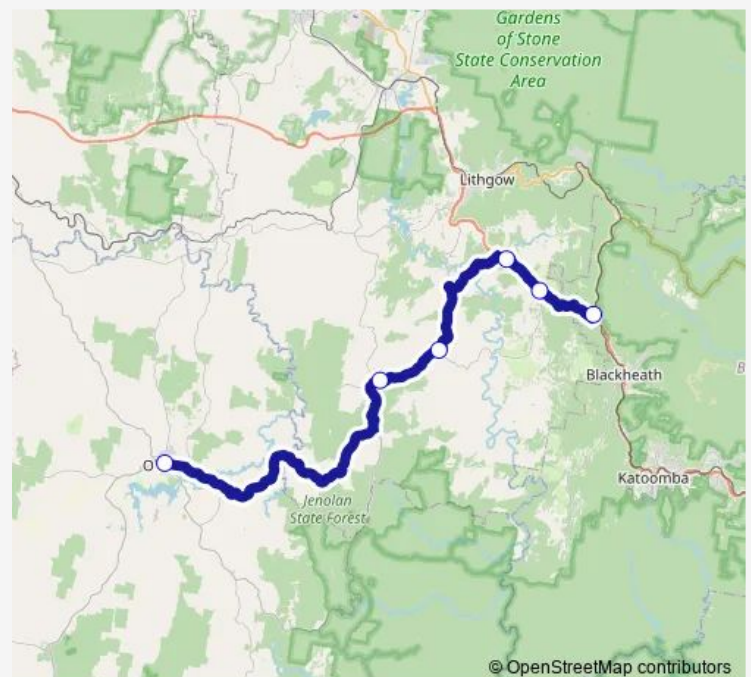

Regional Coach Service 554 Oberon to Mount Victoria

[Go to website](#)

Direction

undefined — undefined

0 stops

[Open route schedule](#)

Route schedule

undefined — undefined

Monday	—
Tuesday	—
Wednesday	—
Thursday	—
Friday	08:45
Saturday	—
Sunday	—

Route info

Direction:

Stops: 0

Trip Duration: — min