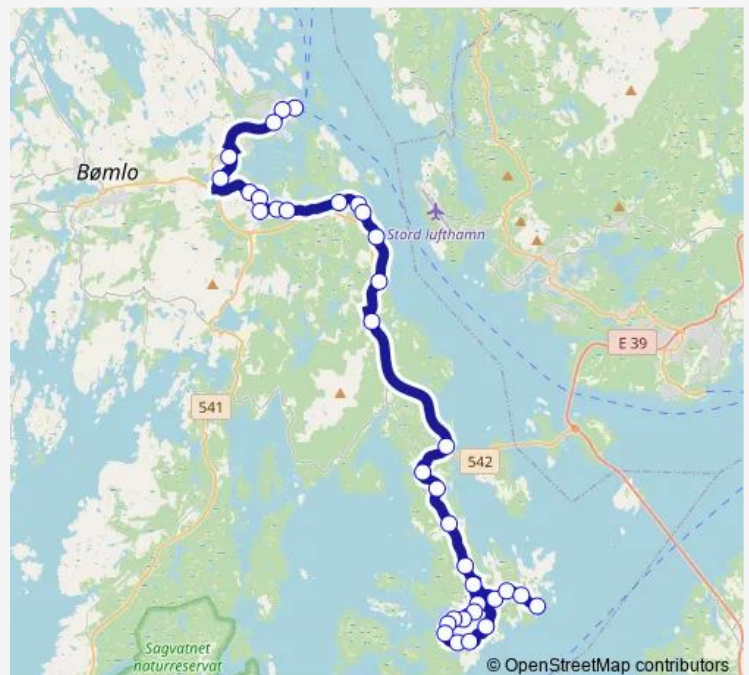

Thursday 06:25-19:25

Friday 06:25-19:25

Saturday 13:00-02:18⁺¹

Sunday 19:25

Route info

Direction: Rubbestadneset kai

Stops: 35

Trip Duration: 0 hour 45 min