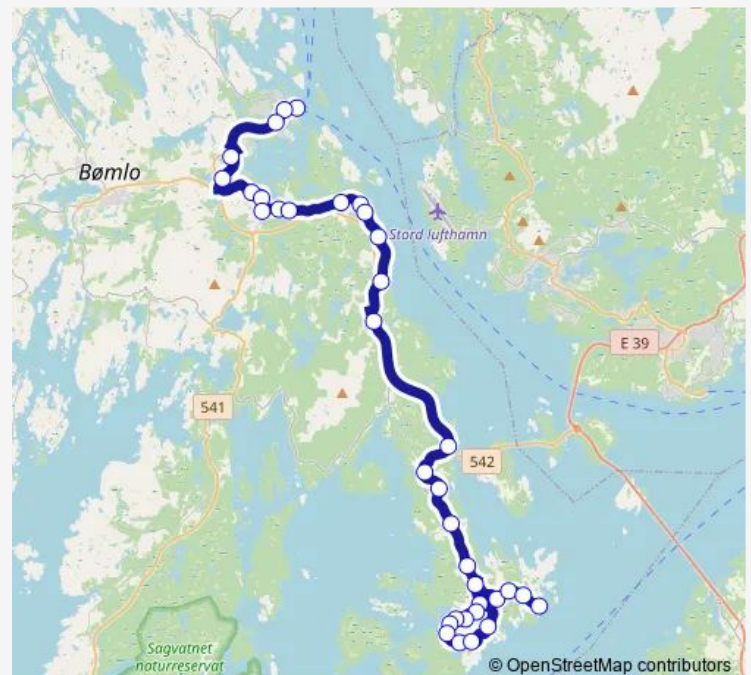

Local Bus Service 554 Mosterhavn-Totland-Gassasundet

[Go to website](#)

Direction

Rubbestadneset kai — Mosterhamn kai

35 stops

[Open route schedule](#)

Rubbestadneset kai

Bømlo hotell

Rubbestadneset Furunesvegen

Innvær nord

Innvær sør

Bråtaneset

Ekornsæter nord

Ekornsæter sør

Mækjebakken nord

Mækjebakken sør

Foldrøybakken

Foldrøy nord

Foldrøy sør

Bakken

Myro

Siggjarvågen

Gassasundet

Røyksund bru

Skogbu

Moster kyrkje

Espelandsmyro

Route schedule

Rubbestadneset kai — Mosterhamn kai

Monday 06:25-19:25

Tuesday 06:25-17:55

Wednesday 06:25-17:55

Thursday 06:25-19:25

Friday 06:25-19:25

Saturday 13:00-02:18⁺¹

Sunday 19:25

Route info

Direction: Rubbestadneset kai

Stops: 35

Trip Duration: 0 hour 45 min

554 — Mosterhavn-Totland-Gassasundet

BusMaps