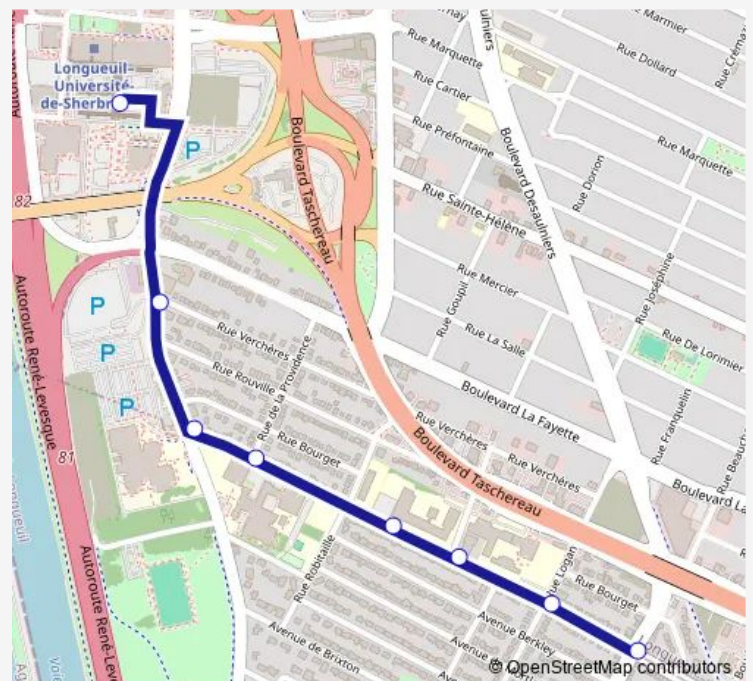

Bus 554 Écoles privées

[Go to website](#)

Direction

ch. Tiffin / Desaulniers — Terminus Longueuil

8 stops

[Open route schedule](#)

ch. Tiffin / Desaulniers

ch. Tiffin / Logan

ch. Tiffin / Patenaude

ch. Tiffin / École Notre-Dame-de-Lourdes

ch. Tiffin / de la Providence

ch. Tiffin / St-Charles O.

St-Charles O. / Verchères

Terminus Longueuil

Route schedule

ch. Tiffin / Desaulniers — Terminus Longueuil

Monday 16:45

Tuesday 16:45

Wednesday 16:45

Thursday 16:45

Friday 16:45

Saturday —

Sunday —

Route info

Direction: ch. Tiffin / Desaulniers

Stops: 8

Trip Duration: 0 hour 9 min

554 — Écoles privées

Direction

Terminus Longueuil — ch. Tiffin / Desaulniers

9 stops

[Open route schedule](#)