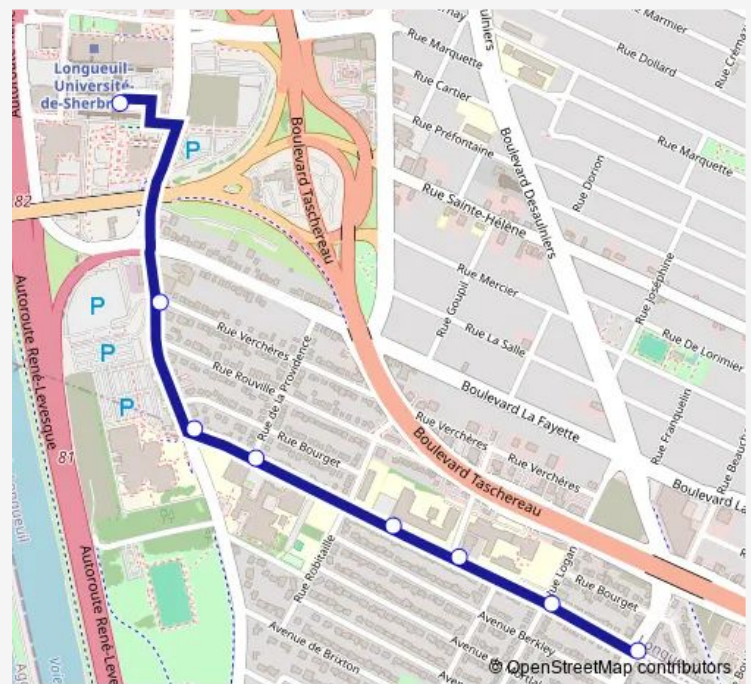

ch. Tiffin / Patenaude

ch. Tiffin / École Notre-Dame-de-Lourdes

ch. Tiffin / de la Providence

ch. Tiffin / St-Charles O.

St-Charles O. / Verchères

Terminus Longueuil

Route schedule

ch. Tiffin / Desaulniers — Terminus Longueuil

Monday 16:45

Tuesday 16:45

Wednesday 16:45

Thursday 16:45

Friday 16:45

Saturday —

Sunday —

Route info

Direction: ch. Tiffin / Desaulniers

Stops: 8

Trip Duration: 0 hour 9 min

554 — Écoles privées

Direction

Terminus Longueuil — ch. Tiffin / Desaulniers

9 stops

[Open route schedule](#)