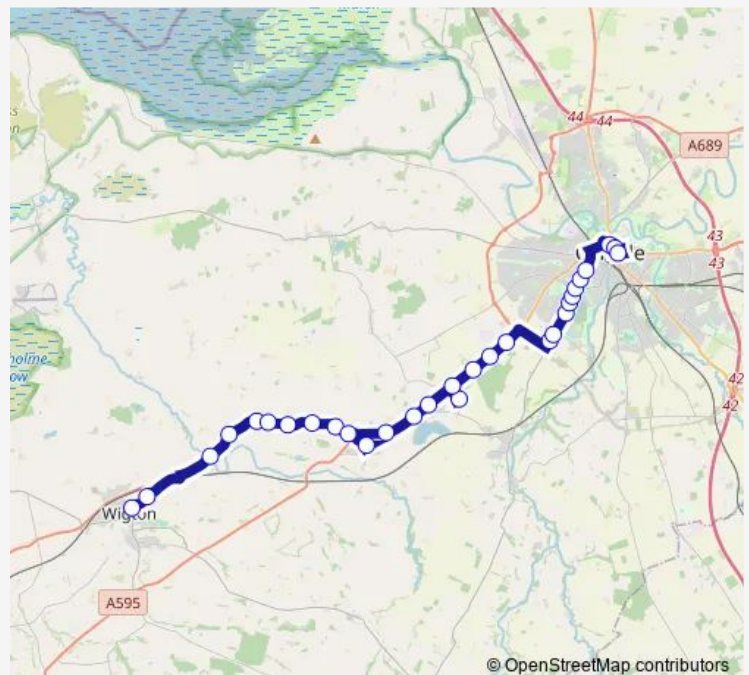

Thursday 06:52-16:40

Friday 06:52-16:40

Saturday 09:25-17:10

Sunday 09:25-17:10

Route info

Direction: Christies Newsagents

Stops: 26

Trip Duration: 0 hour 43 min

■ 554

BusMaps

Applethwaite road end

Thrushwood

The Pheasant

Crosthwaite Road

Bus Station (K)

Direction

Bus Station (K) — Throstles Nest

25 stops

[Open route schedule](#)

Bus Station (K)

Pheasant

Thrushwood

Common Hill

road end