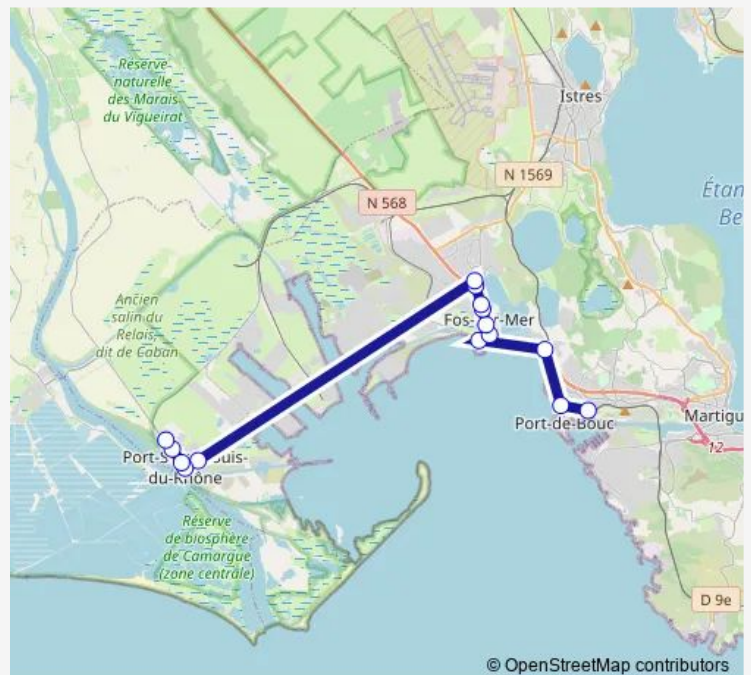

Bus 554 Port de Bouc - Fos - Port Saint Louis

[Go to website](#)

Direction

Lycée Jean Moulin — Vauban Hlm

15 stops

[Open route schedule](#)

Lycée Jean Moulin

Lycée Ch. Mongrand

Pont du Roy

Grande Plage

Les Arènes

Centre Ville

Place du Marché

La Jonquière

Maison pour Tous

Carrefour Les Vallins

Tuesday —

Wednesday 12:30

Thursday —

Friday —

Saturday —

Sunday —

Route info

Direction: Lycée Jean Moulin

Stops: 15

Trip Duration: 1 hour 13 min

© OpenStreetMap contributors

554 — Port de Bouc - Fos - Port Saint Louis

BusMaps

554 Bus time schedules and route maps are available in an offline PDF at busmaps.com. Use the busmaps.com website to see live bus times, train schedule or subway schedule, and step-by-step directions for all public transit in Fos-sur-Mer