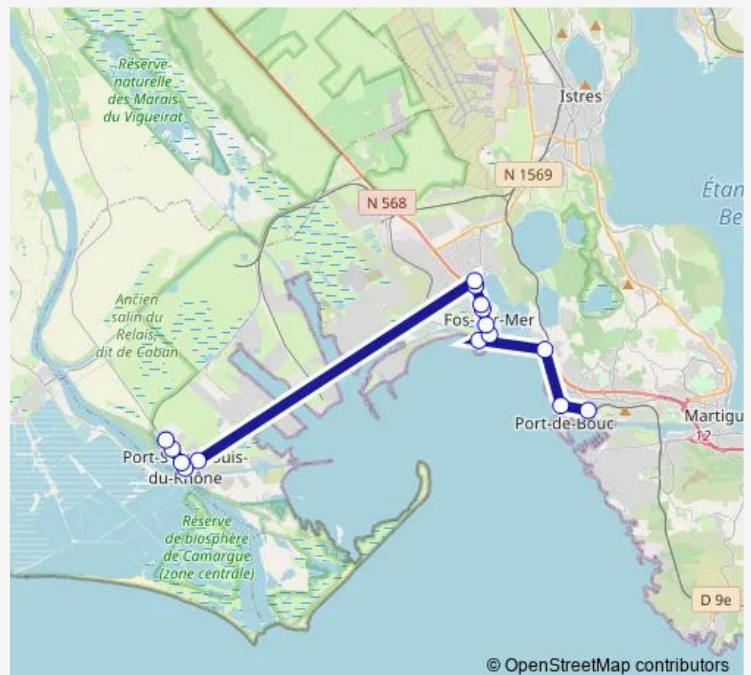

Pont du Roy

Grande Plage

Les Arènes

Centre Ville

Place du Marché

La Jonquière

Maison pour Tous

Carrefour Les Vallins

Tuesday —

Wednesday 12:30

Thursday —

Friday —

Saturday —

Sunday —

Route info

Direction: Lycée Jean Moulin

Stops: 15

Trip Duration: 1 hour 13 min

© OpenStreetMap contributors

554 — Port de Bouc - Fos - Port Saint Louis

BusMaps

554 Bus time schedules and route maps are available in an offline PDF at busmaps.com. Use the busmaps.com website to see live bus times, train schedule or subway schedule, and step-by-step directions for all public transit in Fos-sur-Mer