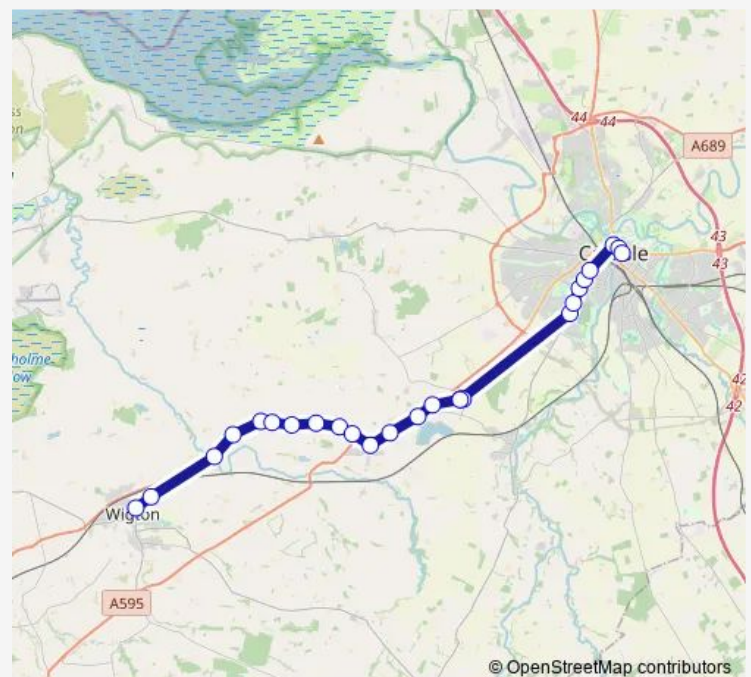

Fairfield

Stonehouse Park

The Ship Inn

Route schedule

Bus Station (Ca) — Christies Newsagents

Monday 06:20-16:00

Tuesday 06:20-16:30

Wednesday 06:20-16:00

Thursday 06:20-16:00

Friday 06:20-16:00

Saturday 08:45-16:30

Sunday 08:45-16:30

Route info

Direction: Bus Station (Ca)

Stops: 32

Trip Duration: 0 hour 37 min

554 — Carlisle - Wigton

The Paddocks

Moorend Farm

Thompsons Corner

Bankend

Low Whinnow

Crofton

Knox Wood road end

Thornby road end

Carlisle Bridge

Howrigg Bank

Christies Newsagents

Direction

Throstles Nest — Bus Station (Ca)

30 stops

[Open route schedule](#)