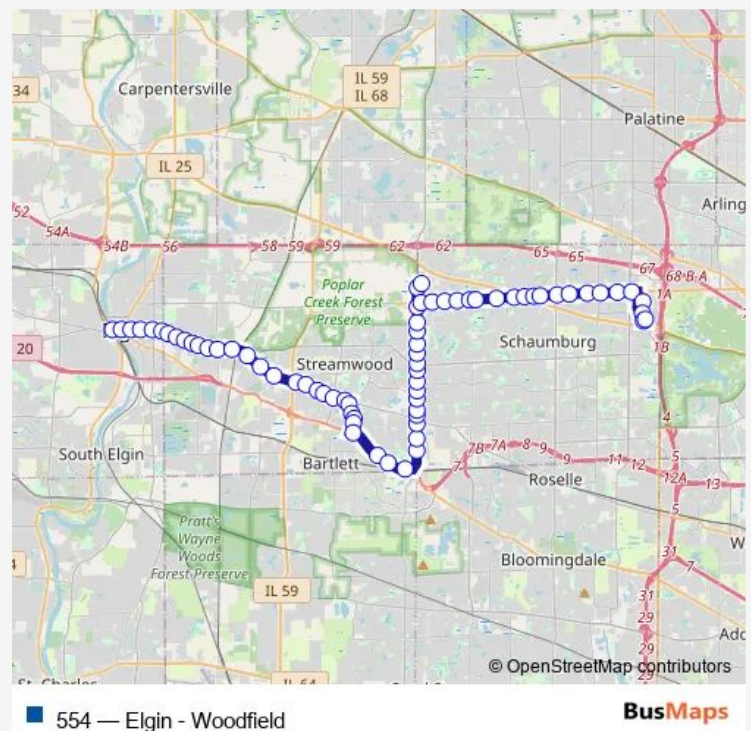

Chicago St & Poplar Creek Dr

Chicago St & Campus Dr

Chicago St & Shales Pkwy

Chicago St & Littleton Trl (E)/Rohrssen Rd

Irving Park Rd & Schaumburg Rd

Irving Park Rd & Gromer Dr (E)

Irving Park Rd & Blue Ridge Dr

Irving Park Rd & Rt. 59/Sutton Rd

Irving Park Rd & Oak Ridge Dr

Irving Park Rd & Merry Oaks Rd/Colonial Ct

Irving Park Rd & Fulton Dr

Route schedule

Elgin Transportation Center Bay 4 — Northwest Transportation Center

Monday 07:00-17:45

Tuesday 07:00-17:45

Wednesday 07:00-17:45

Thursday 07:00-17:45

Friday 07:00-17:45

Saturday 07:45-15:55

Sunday —

Route info

Direction: Elgin Transportation Center Bay 4

Stops: 69

Trip Duration: 1 hour 2 min

Irving Park Rd & Bartlett Rd

111 E Irving Park Rd

Park Blvd & Brunswick Ct

Park Blvd & Library Ln

Park Blvd & Roma Jean Pkwy/Freeman Ave