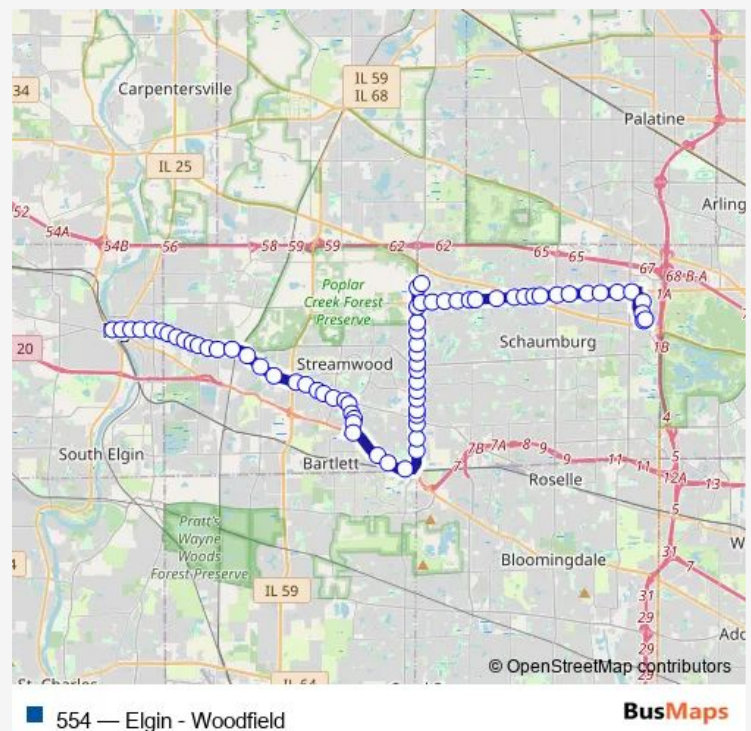

Chicago St & Poplar Creek Dr

Chicago St & Campus Dr

Chicago St & Shales Pkwy

Chicago St & Littleton Trl (E)/Rohrssen Rd

Irving Park Rd & Schaumburg Rd

Irving Park Rd & Gromer Dr (E)

Irving Park Rd & Blue Ridge Dr

Irving Park Rd & Rt. 59/Sutton Rd

Irving Park Rd & Oak Ridge Dr

Irving Park Rd & Merry Oaks Rd/Colonial Ct

Irving Park Rd & Fulton Dr

Route schedule

Elgin Transportation Center Bay 4 — Northwest Transportation Center

Monday 07:00-17:45

Tuesday 07:00-17:45

Wednesday 07:00-17:45

Thursday 07:00-17:45

Friday 07:00-17:45

Saturday 07:45-15:55

Sunday —

Route info

Direction: Elgin Transportation Center Bay 4

Stops: 69

Trip Duration: 1 hour 3 min

554 — Elgin - Woodfield

Irving Park Rd & Bartlett Rd

111 E Irving Park Rd

Park Blvd & Brunswick Ct

Park Blvd & Library Ln