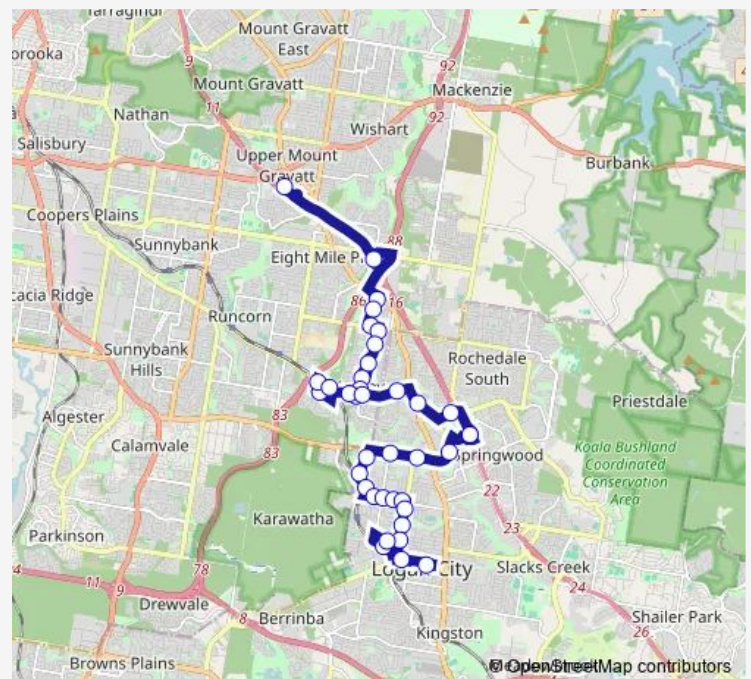

Springwood station, platform 1

Springwood Rd at Sports Drive

Logan Rd near Kingston Rd

Beenleigh Rd at Logan Road

Route schedule

Logan Central station, platform 1 — Garden City Shopping Centre station, stop E

Monday —

Tuesday —

Wednesday —

Thursday —

Friday —

Saturday 08:00-17:00

Sunday 09:00-17:00

Route info

Direction: Logan Central station, platform 1

Stops: 37

Trip Duration: 0 hour 50 min

554 — Garden City - Logan Central

Beenleigh Rd at Kuraby Primary School

Strathmore St at Kuraby station, stop 92

Winifred St near Chesterfield Cr

Donegal St at Beenleigh Rd, stop 93

Beenleigh Rd at Kuraby station, stop 92

Beenleigh Rd at Kuraby Primary School

Stiller Dr at Beenleigh Rd, stop 90

Stiller Dr at Balmoral St, stop 89

Stiller Dr at Crestwood St, stop 88