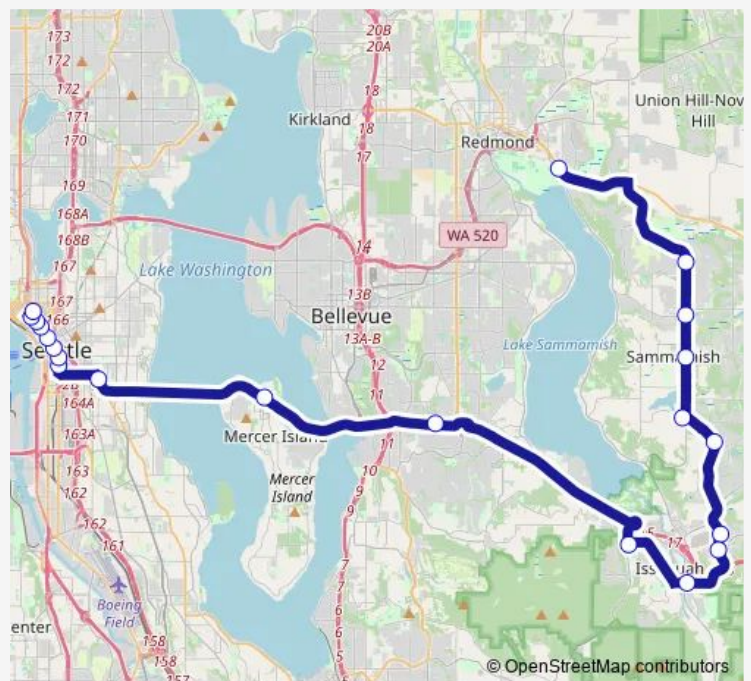

Eastgate Park & Ride - Bay 1

N Mercer Way & 80th Ave SE - Bay 1

Rainier Ave S & S Charles St

4th Ave S & S Jackson St

4th Ave S & S Washington St

4th Ave & Cherry St

4th Ave & Seneca St

4th Ave & Pike St

4th Ave & Stewart St

4th Ave & Lenora St

Blanchard St & 6th Ave

Route schedule

NE Redmond Fall City Rd & 185th Ave Ne — Blanchard St & 6th Ave

Monday	04:19-22:56
Tuesday	04:19-22:56
Wednesday	—
Thursday	04:19-22:56
Friday	04:19-22:56
Saturday	06:25-22:20
Sunday	06:25-22:20

Route info

Direction: NE Redmond Fall City Rd & 185th Ave Ne

Stops: 21

Trip Duration: 1 hour 9 min

554 — Issaquah - Seattle

Direction

Lenora St & 4th Ave — NE Redmond Way & 185th Ave Ne

20 stops

N Mercer Way & 80th Ave SE - Bay 2

I-90 Expressway Ramp & 142nd PI SE - Bay 4

Issaquah Transit Center - Bay 6

E Sunset Way & Rainier Blvd S

Highlands Dr NE & NE Ellis Dr

Issaquah Highlands Park & Ride - Bay 3