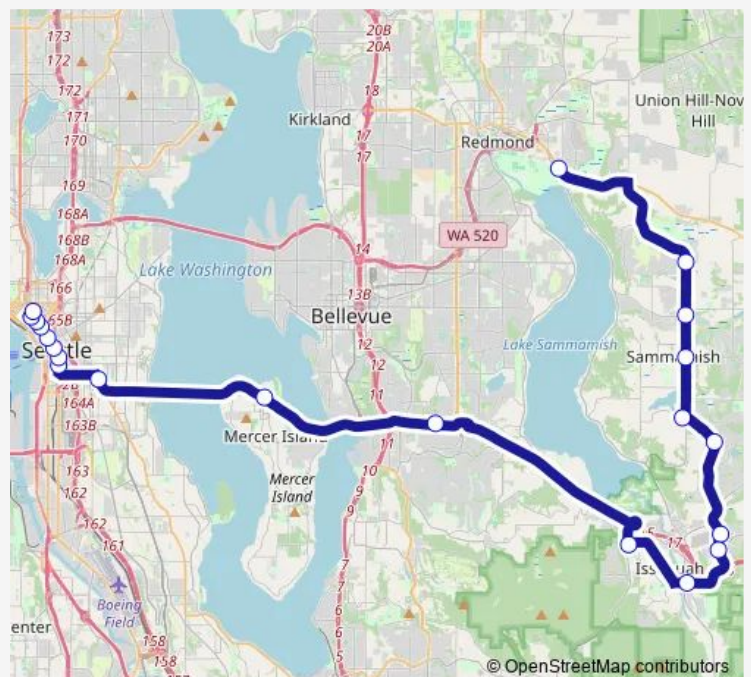

Eastgate Park & Ride - Bay 1

N Mercer Way & 80th Ave SE - Bay 1

Rainier Ave S & S Charles St

4th Ave S & S Jackson St

4th Ave S & S Washington St

4th Ave & Cherry St

4th Ave & Seneca St

4th Ave & Pike St

Thursday 04:19-22:56

Friday 04:19-22:56

Saturday 06:25-22:20

Sunday 06:25-22:20

Route info

Direction: NE Redmond Fall City Rd & 185th Ave Ne

Stops: 21

Trip Duration: 1 hour 9 min

554 — Issaquah - Seattle

Direction

Lenora St & 4th Ave — NE Redmond Way & 185th Ave Ne

20 stops

[Open route schedule](#)

Lenora St & 4th Ave

2nd Ave & Stewart St

2nd Ave & Seneca St

2nd Ave & Cherry St

2nd Ave Ext S & Yesler Way

S Jackson St & Maynard Ave S

Rainier Ave S & S Charles St

N Mercer Way & 80th Ave SE - Bay 2

I-90 Expressway Ramp & 142nd PI SE - Bay 4

Issaquah Transit Center - Bay 6