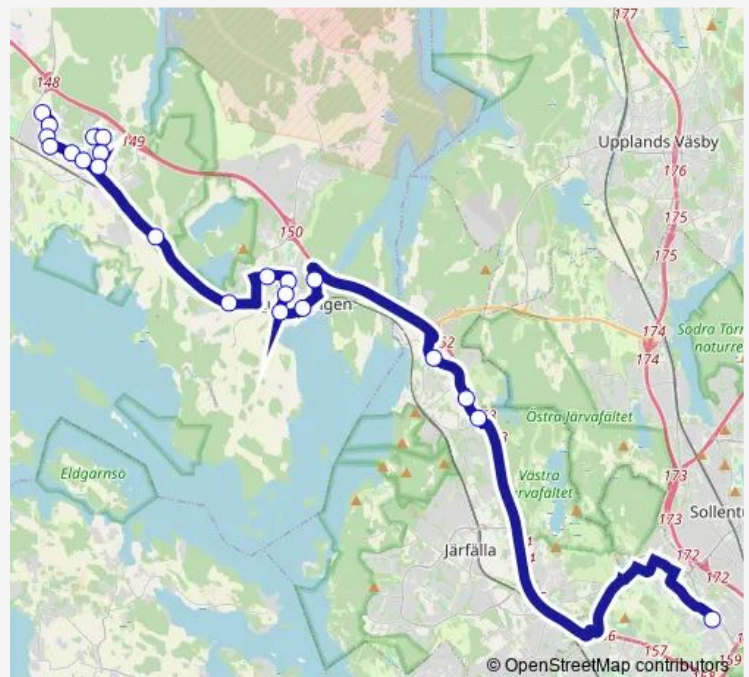

### Route info

Direction: Råby

Stops: 22

Trip Duration: 1 hour 4 min

554